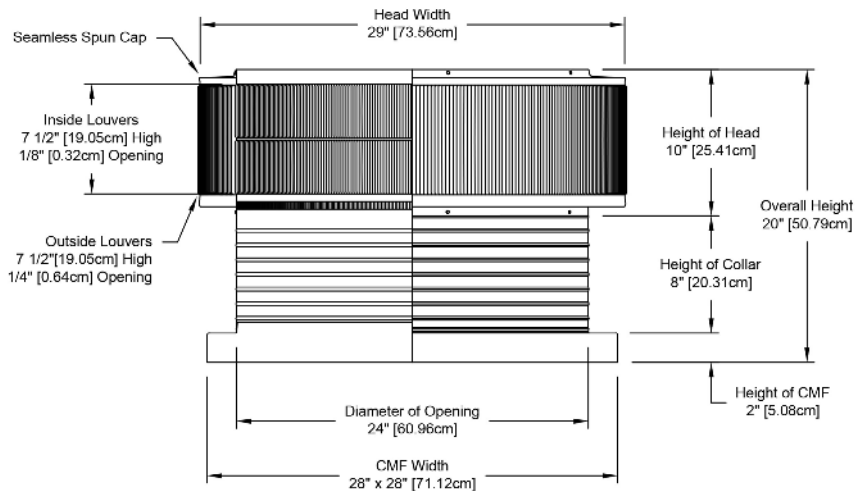

DIMENSIONS & SPECIFICATIONS

Motor Specs: MTR-14

Horsepower: 3/4
Maximum Amps: 10.5
Motor Type: PSC - Open Ventilation
RPM: 1,500
CFM: 4,800

Net Free Vent Area

(sq. inches) | (sq. feet)

452.4

3.14

Application per Sq. Foot