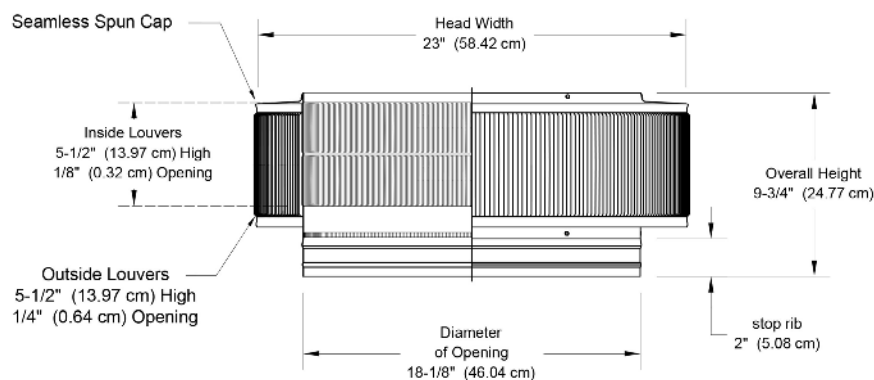

## DIMENSIONS & SPECIFICATIONS

Pitch Capacity		
Min.	Max. (Std Vent)	Max. (Modified)
3/12	5/12	12/12
Net Free Vent Area (sq. inches)		Net Free Vent Area (sq. feet)
254		1.76
Application per Sq. Foot (1/150)		Application per Sq. Foot (1/300)
525		1050
Weight		
8 lbs		