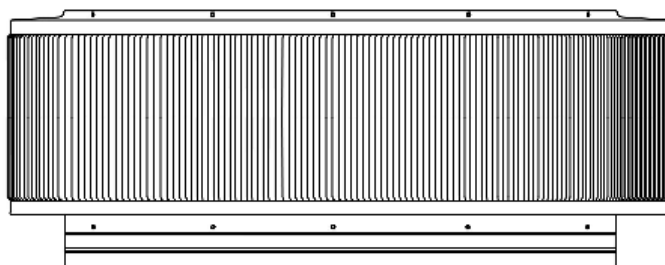

Active Ventilation Products Inc

800-Roof-Vent (766-3836) • 845-565-7770

roofvents.com • sales@roofvents.com

AV-30-RF Aura Roof Vent Retro-Fit

*A Roof Vent that Exhausts Air like a Turbine, with No Moving Parts.
Fits over Old Existing Bases of the same Diameter.*

- Removes heat in the summer and moisture in the winter from the attic
- Prevents rain or snow from entering
- Insects and animals cannot enter through the vent

- Paint colors available
- Quick and easy installation