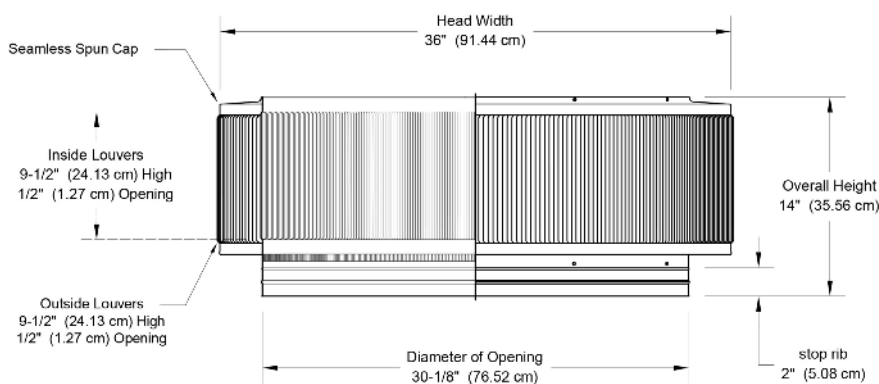

DIMENSIONS & SPECIFICATIONS

Pitch Capacity		
Min.	Max. (Std Vent)	Max. (Modified)
3/12	4/12	12/12
Net Free Vent Area (sq. inches)		Net Free Vent Area (sq. feet)
706		4.90
Application per Sq. Foot (1/150)		Application per Sq. Foot (1/300)
1470		2941
Weight		
30 lbs		