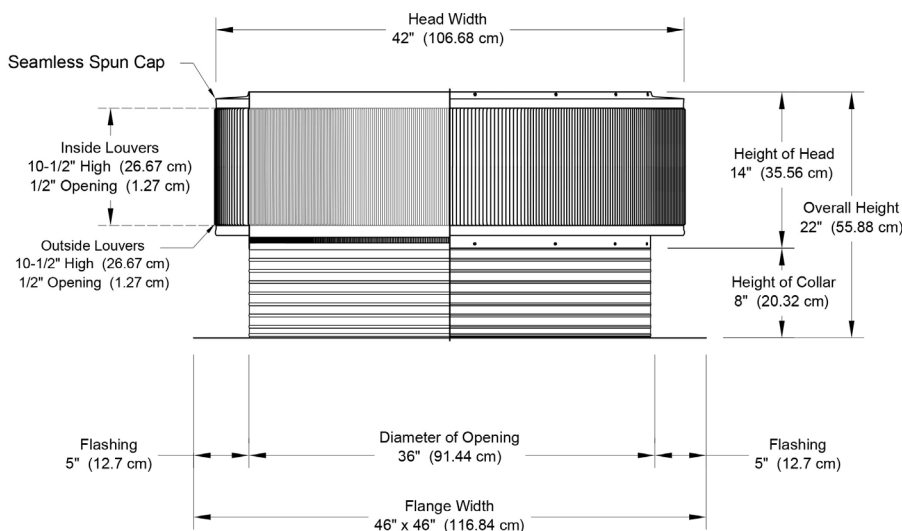

## DIMENSIONS & SPECIFICATIONS

Pitch Capacity				
Min.	Max.	Max.		
	(Standard Vent)	(Modified)		
<b>0/12</b>	<b>5/12</b>	<b>12/12</b>		
Net Free Vent Area				
(sq. inches)		(sq. feet)		
<b>1,017</b>		<b>7.06</b>		
Application per Sq. Foot				
(1/150)		(1/300)		
<b>2,118</b>		<b>4,237</b>		
Weight				
<b>35 lbs</b>				
CFM Performance Testing				
(using wind only)				
4 mph	5.2 mph	7.4 mph	9.8 mph	11 mph
<b>1,256</b>	<b>1,287</b>	<b>1,973</b>	<b>2,221</b>	<b>2,538</b>