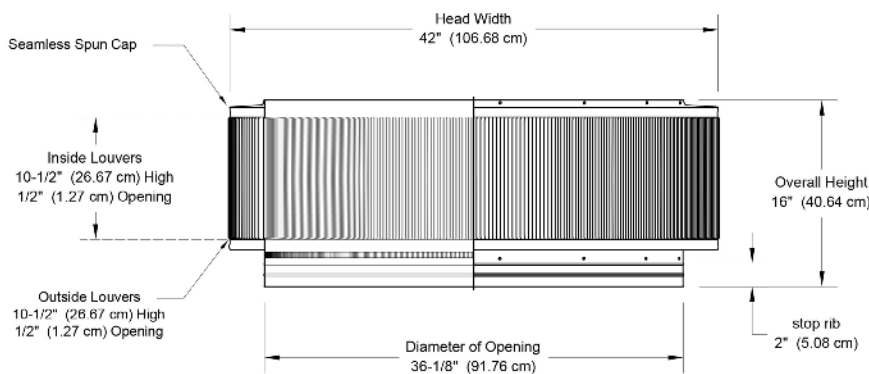

DIMENSIONS & SPECIFICATIONS

Pitch Capacity		
Min.	Max. (Std Vent)	Max. (Modified)
3/12	3/12	12/12
Net Free Vent Area (sq. inches)		Net Free Vent Area (sq. feet)
1017		7.06
Application per Sq. Foot		
(1/150)		(1/300)
2118		4237
Weight		
35 lbs		