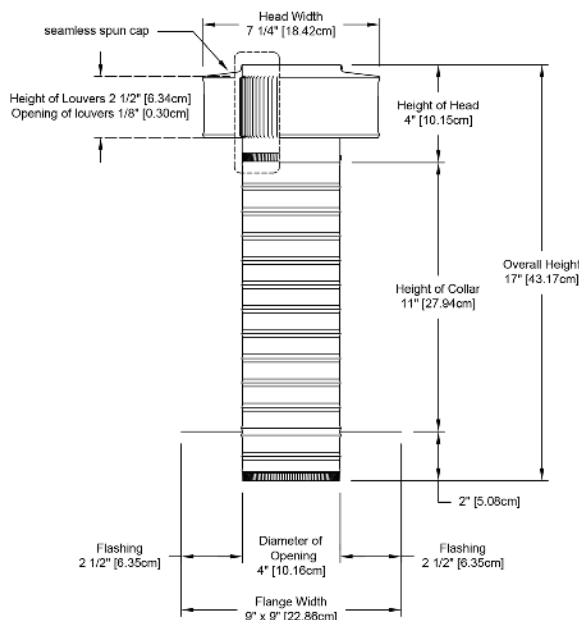

Active Ventilation Products Inc

800-Roof-Vent (766-3836) • 845-565-7770

roofvents.com • sales@roofvents.com

KV-04-TP Keepa Roof Jack Vent Cap

- To be used in conjunction with bathroom fans or other duct applications
- Rust free, all aluminum construction
- Inner louvers keep out insects, animals rain or snow from entering the duct
- Louvered design allows for maximum air flow while alleviating back pressure
- Standard 11 in. collar height great for low slope membrane roofs
- UL Certified, tested to wind pressures exceeding 50+ PSF
- Paint Colors Available
- Head of the vent is removable for quick and easy installation
- 5 Year Warranty

DIMENSIONS & SPECIFICATIONS

Pitch Capacity	
Min.	Max.
0/12	12/12
Net Free Vent Area	
(sq. inches)	(sq. feet)
12	.09
Application per Sq. Foot	
(1/150)	(1/300)
26	52
Weight	
1.1 lbs.	