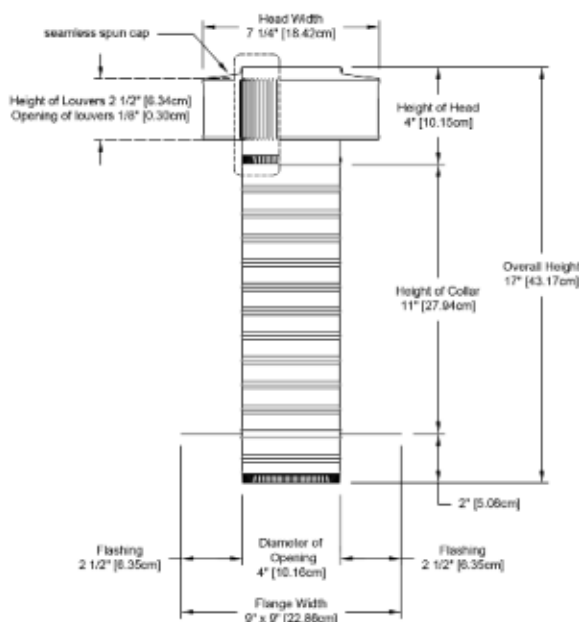

Active Ventilation Products Inc

800-Roof-Vent (766-3836) • 845-565-7770

roofvents.com • sales@roofvents.com

KV-04-TP Keepa Roof Jack Vent Cap

- To be used in conjunction with bathroom fans or other duct applications
- Rust free, all aluminum construction
- Inner louvers keep out insects, animals rain or snow from entering the duct
- Louvered design allows for maximum air flow while alleviating back pressure
- Standard 11 in. collar height great for low slope membrane roofs
- UL Certified, tested to wind pressures exceeding 50+ PSF
- Paint Colors Available
- Head of the vent is removable for quick and easy installation
- 5 Year Warranty

DIMENSIONS & SPECIFICATIONS

Pitch Capacity	
Min.	Max.
0/12	2/12
Net Free Vent Area	
(sq. inches)	(sq. feet)
12	.09
Application per Sq. Foot	
(1/150)	(1/300)
26	52
Weight	
1.1 lbs.	