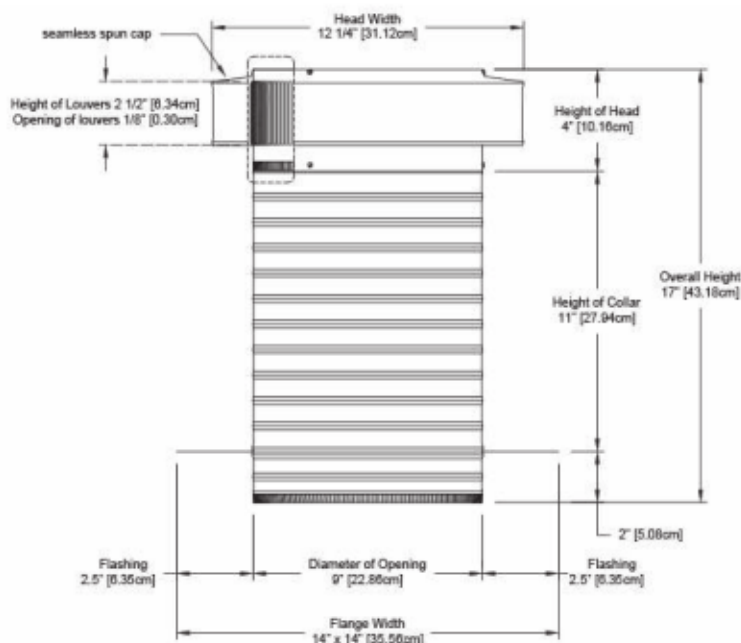

Active Ventilation Products Inc

800-Roof-Vent (766-3836) • 845-565-7770

roofvents.com • sales@roofvents.com

KV-09-TP Keepa Roof Jack Vent Cap

- To be used in conjunction with bathroom fans or other duct applications
- Rust free, all aluminum construction
- Inner louvers keep out insects, animals rain or snow from entering the duct
- Louvered design allows for maximum air flow while alleviating back pressure
- Standard 11 in. collar height great for low slope membrane roofs
- UL Certified, tested to wind pressures exceeding 50+ PSF
- Paint Colors Available
- Head of the vent is removable for quick and easy installation
- 5 Year Warranty

DIMENSIONS & SPECIFICATIONS

Pitch Capacity	
Min.	Max.
0/12	2/12
Net Free Vent Area	
(sq. inches)	(sq. feet)
63.6	.44
Application per Sq. Foot	
(1/150)	(1/300)
132	264
Weight	
2.3 lbs.	