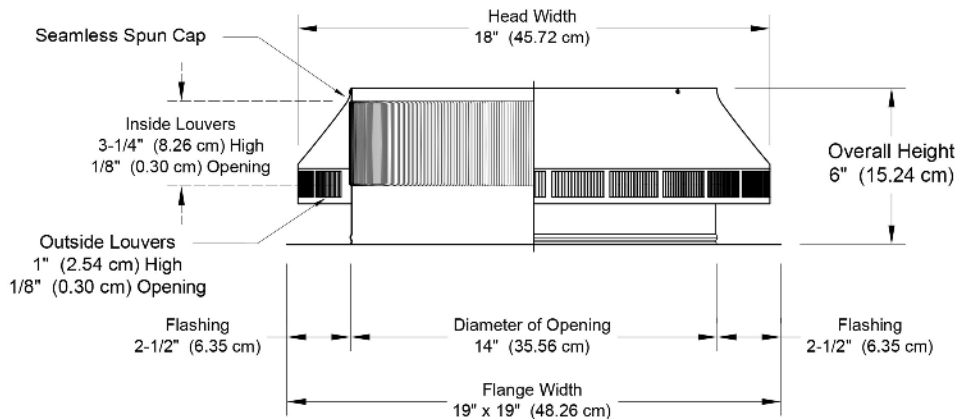

DIMENSIONS & SPECIFICATIONS

Pitch Capacity	
Min.	Max.
3/12	12/12
Net Free Vent Area	
(sq. inches)	(sq. feet)
144	1.00
Application per Sq. Foot	
(1/150)	(1/300)
300	600
Weight	
5.5 lbs	