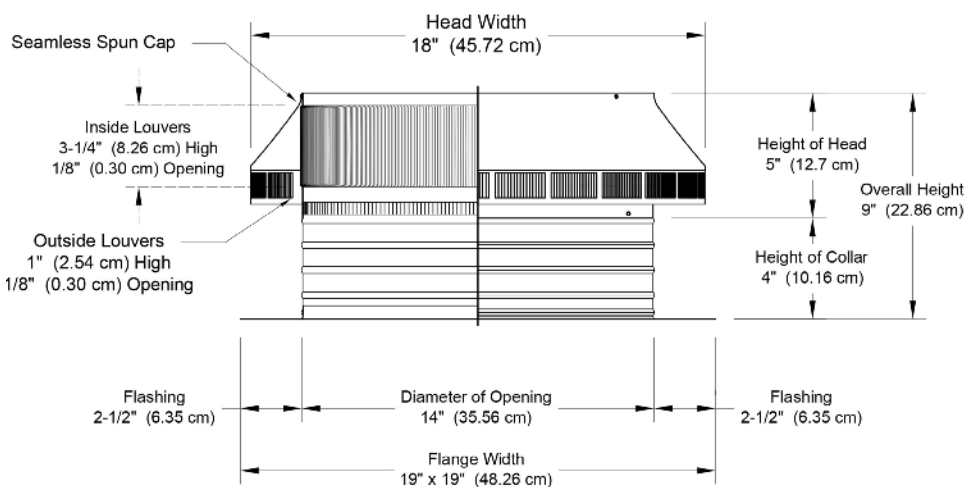

Active Ventilation Products Inc

800-Roof-Vent (766-3836) • 845-565-7770

roofvents.com • sales@roofvents.com

PV-14-C04 Pop Vent - Intake

The Missing Link in Roof Top Air Supply

- Provides outdoor air directly into fresh air ducts, attics or buildings
- Durable, all aluminum construction
- Collars are available to increase the height of the vent
- Head of the vent is removable so that the base is easy to install on roof
- UL Certified, tested to 50+ PSF
- Paint colors available

DIMENSIONS & SPECIFICATIONS

| Pitch Capacity | |
|--------------------------|--------------|
| Min. | Max. |
| 0/12 | 12/12 |
| Net Free Vent Area | |
| (sq. inches) | (sq. feet) |
| 144 | 1.00 |
| Application per Sq. Foot | |
| (1/150) | (1/300) |
| 300 | 600 |
| Weight | |
| 5.5 lbs | |