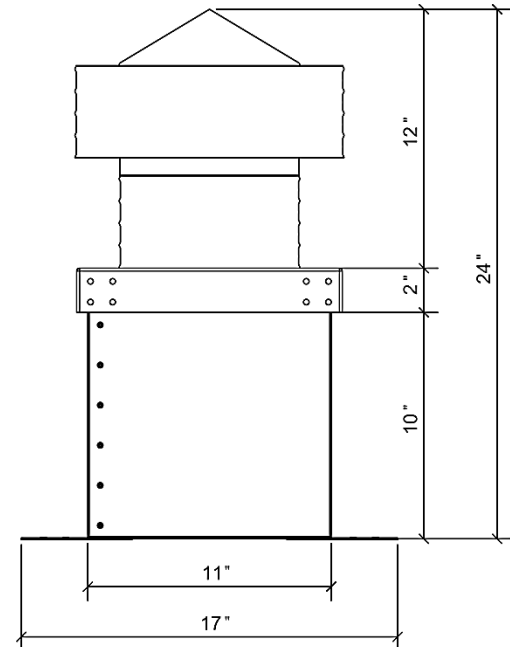

Diagram of curb mount & curb

Optional curb mount flange & curb