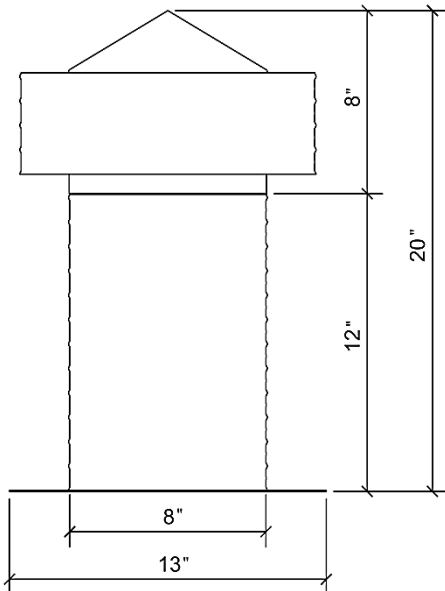

**Ideal for flat or low sloped roofs**

**Installs easily on EPDM, PVC, TPO and other roof membranes because of detachable head**

**Made of heavy gauge aluminum**

**Constructed of heavy gauge aluminum**

Diagram of Witches Hat