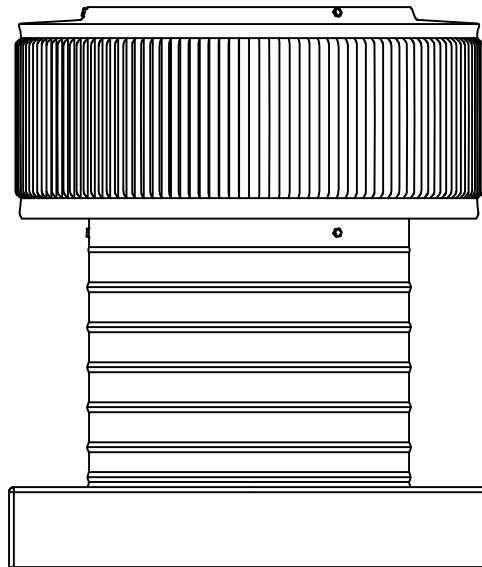

Aura Vent: Model AV-8-C6-CMF

8" Diameter with 6" Collar and Curb Mount Flange [CMF]

- All Aluminum construction will never rust
- Exhausts air like a turbine with no moving parts
- No snow or rain infiltration
- low profile- does not need to be removed for high winds
- Tested to 200 mph

Net free area		Application per. sq. ft. [meters]	
square inches [cm]	square foot [meters]	1/150	1/300
50 [127]	0.35 [0.11]	100 [30.48]	200 [60.96]

Active Ventilation Products, Inc.

311 First Street, Newburgh, NY 12550-4857