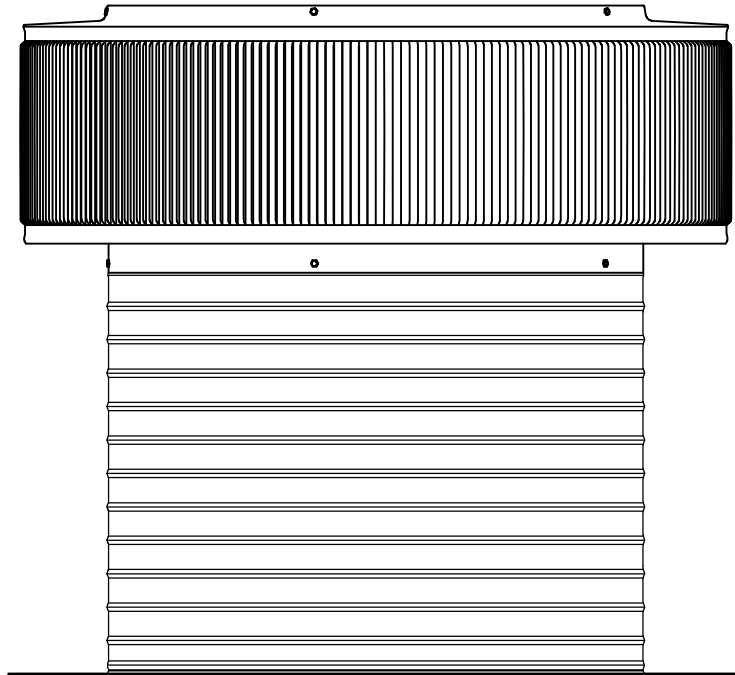

Aura Vent: Model AV-16-C12

16" Diameter with 12" Collar and Square Flange

- All Aluminum construction will never rust
- Exhausts air like a turbine with no moving parts
- No snow or rain infiltration
- Low profile- does not need to be removed for high winds
- Tested to 200 mph