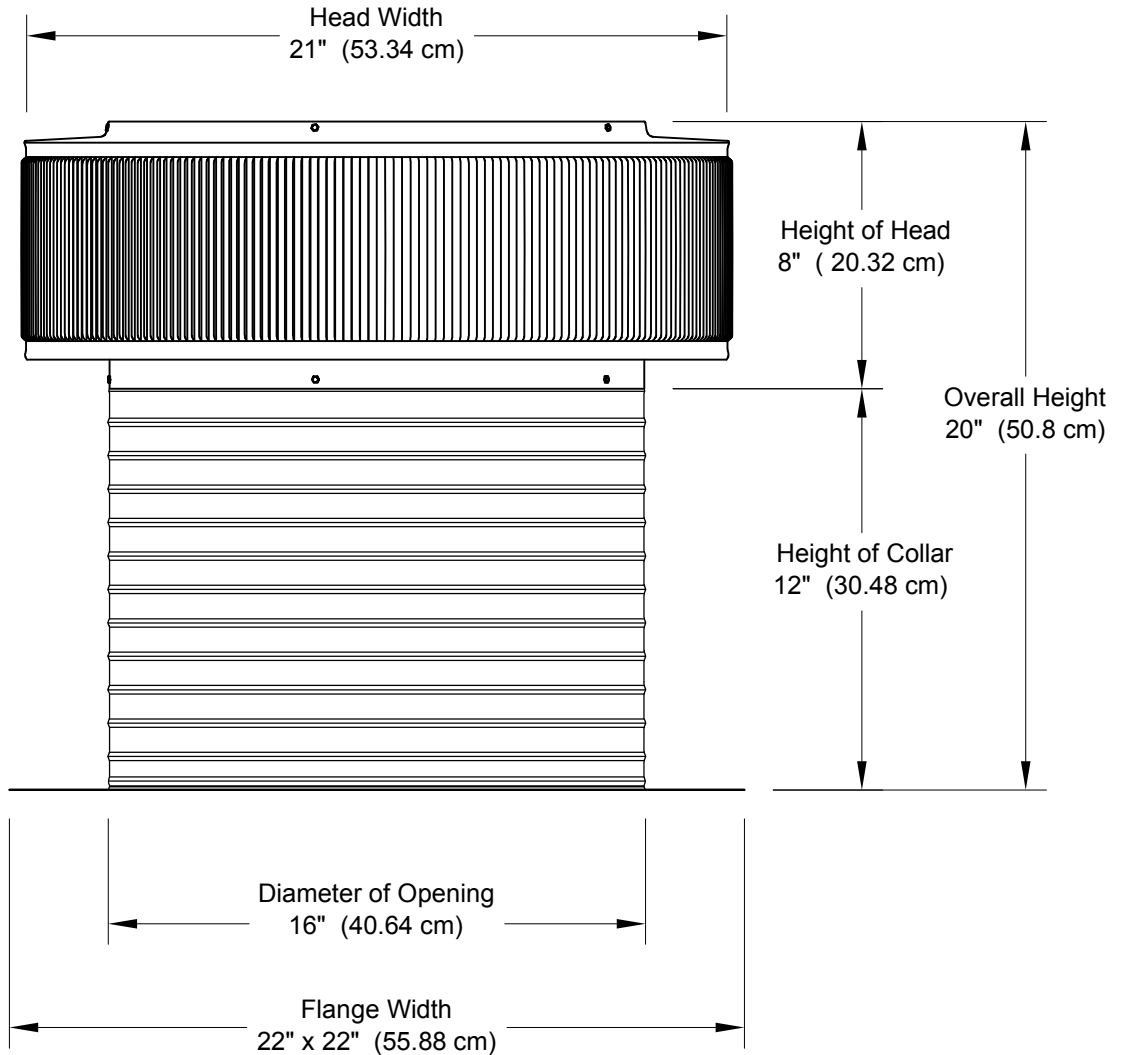

Aura Vent: Model AV-16-C12

16" Diameter with 12" Collar and Square Flange

- All Aluminum construction will never rust
- Exhausts air like a turbine with no moving parts
- No snow or rain infiltration
- Low profile- does not need to be removed for high winds
- Tested to 200 mph

minimum pitch capacity	maximum pitch capacity (std vent)	maximum pitch capacity (modified)	Weight lbs (kg)
0/12	4/12	12/12	10.6 (4.8)

Net Free Area		Application Per Square ft (meters)	
square inches (cm)	square feet (meters)	1/150	1/300
200 (508)	1.39 (0.42)	418 (127.41)	837 (255.12)