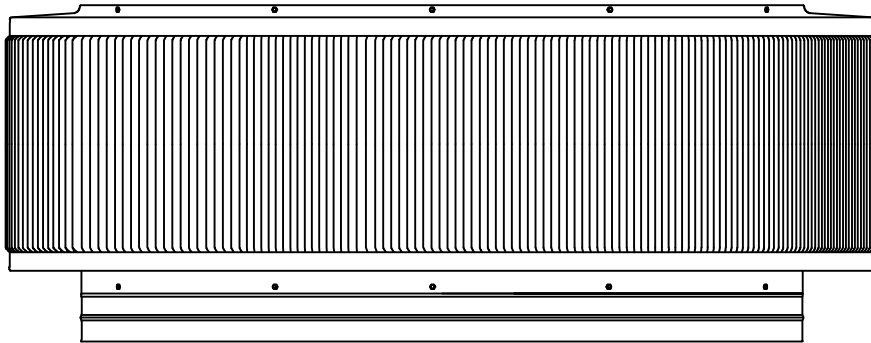

Aura Vent Retro fit: Model AV-30-RF

30" Diameter Retro-Fit

- All Aluminum construction will never rust
- Exhausts air like a turbine with no moving parts
- No snow or rain infiltration
- Low profile- does not need to be removed for high winds
- Tested to 200 mph

Net Free Area		Application Per Square ft (meters)	
square inches (cm)	square feet (meters)	1/150	1/300
706 (1793.24)	4.90 (1.49)	1,470 (448.06)	2,941 (896.42)

Active Ventilation Products, Inc.

311 First Street, Newburgh, NY 12550-4857