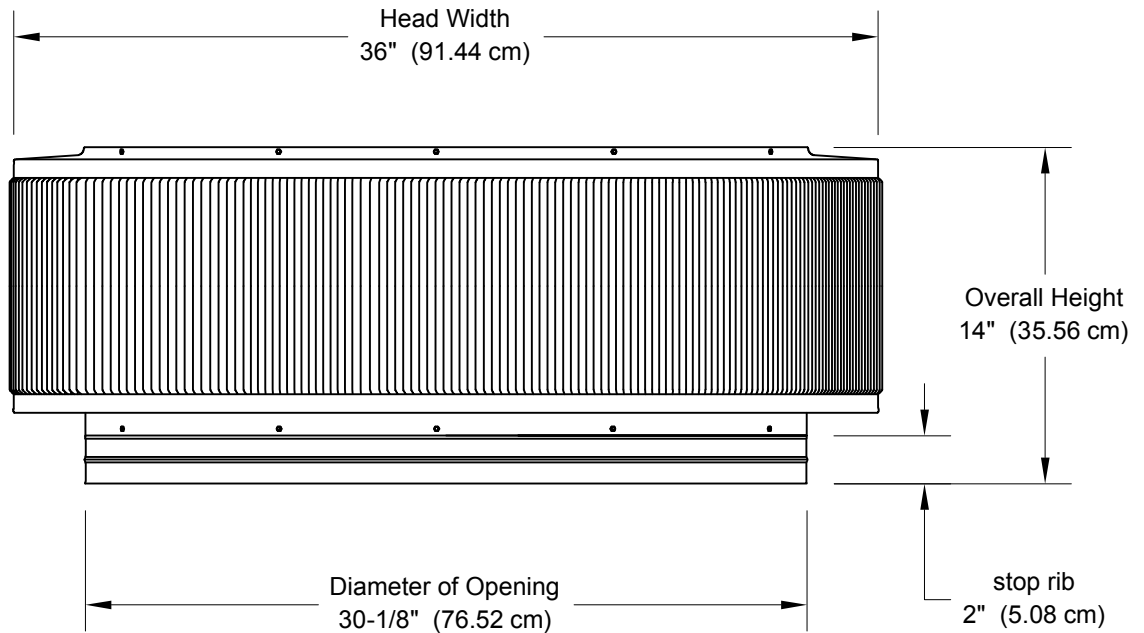

Aura Vent Retro fit: Model AV-30-RF

30" Diameter Retro-Fit

- All Aluminum construction will never rust
- Exhausts air like a turbine with no moving parts
- No snow or rain infiltration
- Low profile- does not need to be removed for high winds
- Tested to 200 mph