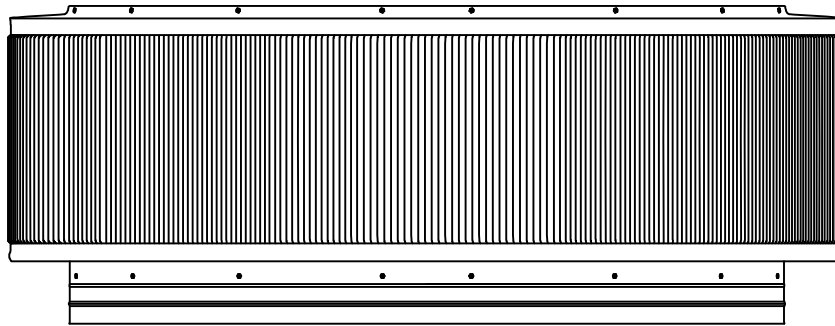

Aura Vent Retro fit: Model AV-36-RF

36" Diameter Retro-Fit

- All Aluminum construction will never rust
- Exhausts air like a turbine with no moving parts
- No snow or rain infiltration
- Low profile- does not need to be removed for high winds
- Tested to 200 mph