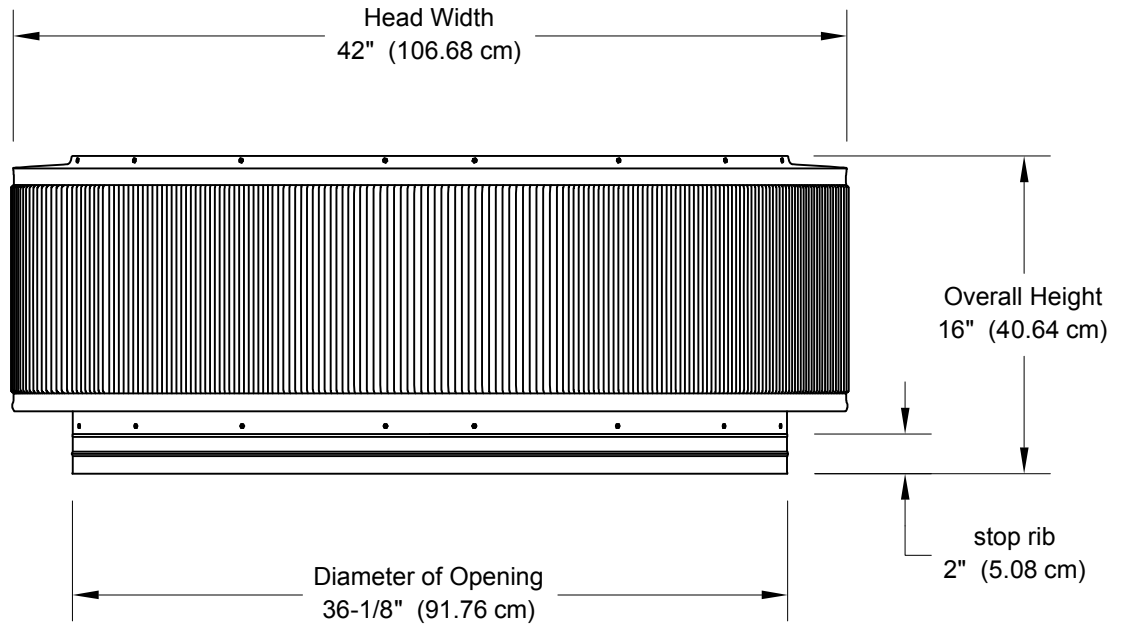

## 36" Diameter Retro-Fit

- All Aluminum construction will never rust
- Exhausts air like a turbine with no moving parts
- No snow or rain infiltration
- Low profile- does not need to be removed for high winds
- Tested to 200 mph