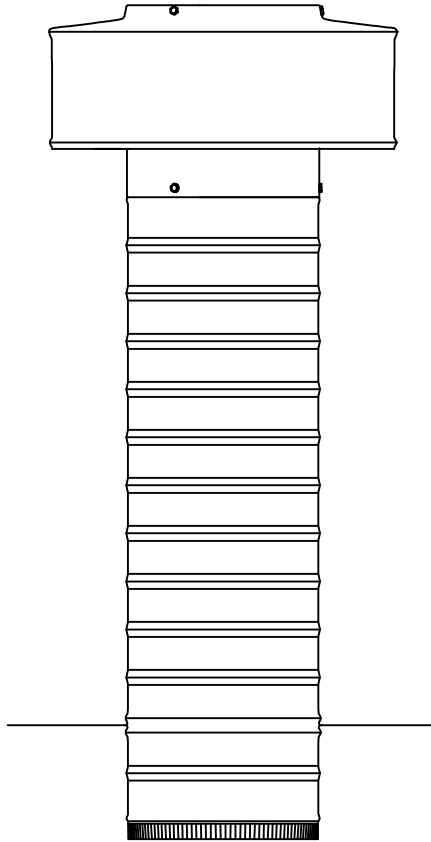

Keepa Vent: Model KV-4-C11-TP

4" Diameter with 11" Collar and Square Flange with Tail Pipe
All aluminum construction (Thickness = 0.025")

Net free area		Application per. sq. ft. [meters]	
square inches [cm]	square foot [meters]	1/150	1/300
12 [30.48]	0.09 [0.027]	26 [7.92]	52 [15.85]