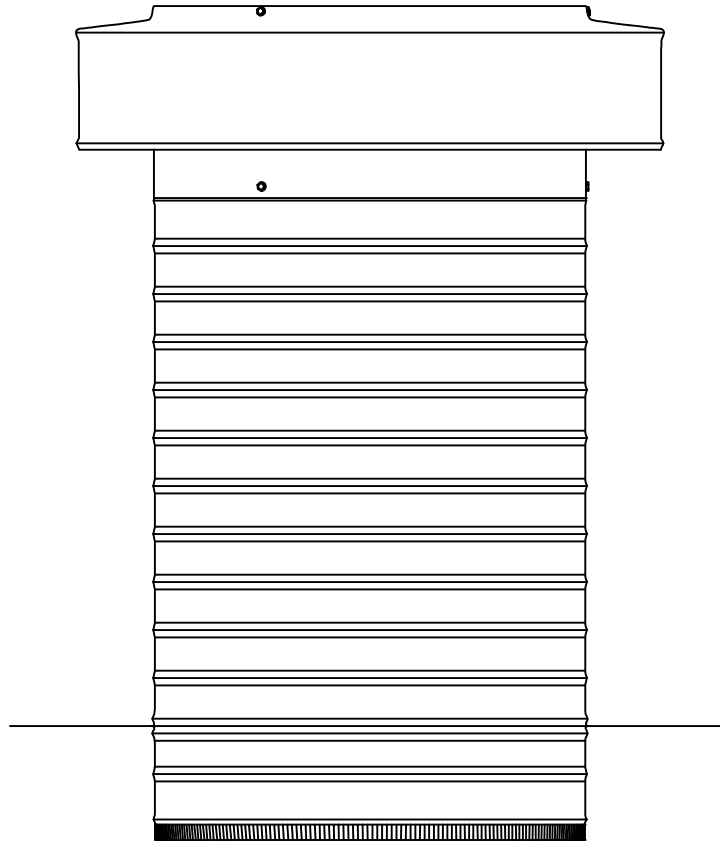

Keepa Vent: Model KV-9-C11-TP

9" Diameter with 11" Collar and Square Flange with Tail Pipe
All aluminum construction (Thickness = 0.025")

Net free area		Application per. sq. ft. [meters]	
square inches [cm]	square foot [meters]	1/150	1/300
63.6 [161.5]	0.44 [0.13]	132 [40.23]	264 [80.47]