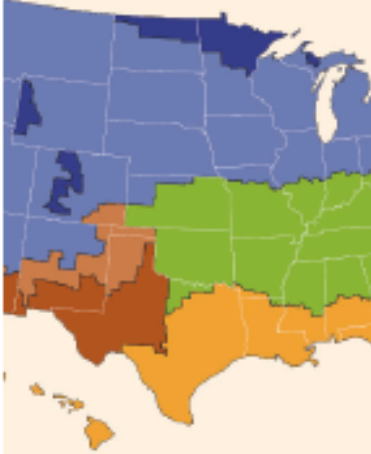

Guide to Determining Climate Zones by County: Building America and IECC 2021 Updates

September 2022

4 Climate Zone Designations: County Tables

Climate zone designations are provided for each U.S. county. The counties are listed by state. Counties whose designations have changed from the 2018 IECC or Building America climate zone designation are highlighted and color coded as follows:

■	BASC or IECC Climate Zone got warmer
■	BASC or IECC Climate Zone got colder

Guide to Determining Climate Zones by County: Building America and IECC 2021 Updates

State	County	BA Climate Zone	IECC 2021 Climate Zone (1-8)	IECC 2021 Moisture Regime
ALABAMA				
AL	Autauga	Hot-Humid	3	A
AL	Baldwin	Hot-Humid	2	A
AL	Barbour	Hot-Humid	3	A
AL	Bibb	Mixed-Humid	3	A
AL	Blount	Mixed-Humid	3	A
AL	Bullock	Hot-Humid	3	A
AL	Butler	Hot-Humid	3	A
AL	Calhoun	Mixed-Humid	3	A
AL	Chambers	Mixed-Humid	3	A
AL	Cherokee	Mixed-Humid	3	A
AL	Chilton	Mixed-Humid	3	A
AL	Choctaw	Hot-Humid	3	A
AL	Clarke	Hot-Humid	3	A
AL	Clay	Mixed-Humid	3	A
AL	Cleburne	Mixed-Humid	3	A
AL	Coffee	Hot-Humid	3→2	A
AL	Colbert	Mixed-Humid	3	A
AL	Conecuh	Hot-Humid	3	A
AL	Coosa	Mixed-Humid	3	A
AL	Covington	Hot-Humid	3→2	A
AL	Crenshaw	Hot-Humid	3	A
AL	Cullman	Mixed-Humid	3	A
AL	Dale	Hot-Humid	3→2	A
AL	Dallas	Hot-Humid	3	A
AL	DeKalb	Mixed-Humid	3	A
AL	Elmore	Hot-Humid	3	A
AL	Escambia	Hot-Humid	3→2	A
AL	Etowah	Mixed-Humid	3	A
AL	Fayette	Mixed-Humid	3	A
AL	Franklin	Mixed-Humid	3	A
AL	Geneva	Hot-Humid	3→2	A
AL	Greene	Mixed-Humid	3	A
AL	Hale	Mixed-Humid	3	A
AL	Henry	Hot-Humid	3→2	A
AL	Houston	Hot-Humid	3→2	A
AL	Jackson	Mixed-Humid	3	A
AL	Jefferson	Mixed-Humid	3	A
AL	Lamar	Mixed-Humid	3	A
AL	Lauderdale	Mixed-Humid	3	A