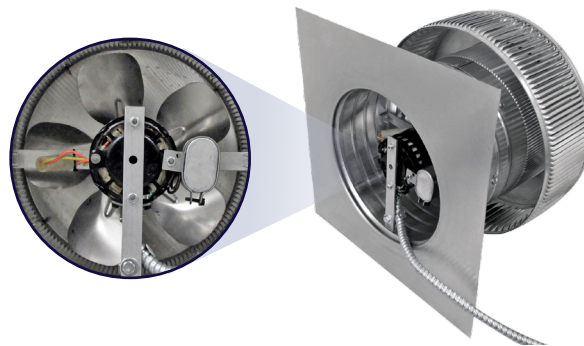

Aura Attic Fan

Model Number: AF-10-C6 | 10" Diameter 6" Tall Collar

Powder coating available

- Attic Fan exhausts air out at 500 CFM
- Attic Fan is available with optional Shut-Off Switch, Thermostat and Humidistat (THSOS)
- Designed to prevent rain, snow, insects and animals from entering
- Constructed of durable rust-free aluminum
- 1 year warranty

Dimensions & Specifications

Fan CFM : 500	
Motor Type:	
Shaded Pole - Open Ventilation	
Horsepower:	1/20
Maximum Amps:	1.8A
RPM:	1,500
Net Free Vent Area	
(sq. inches)	(sq. feet)
78	0.54
Application per Sq. Foot	
(1/150)	(1/300)
162	325