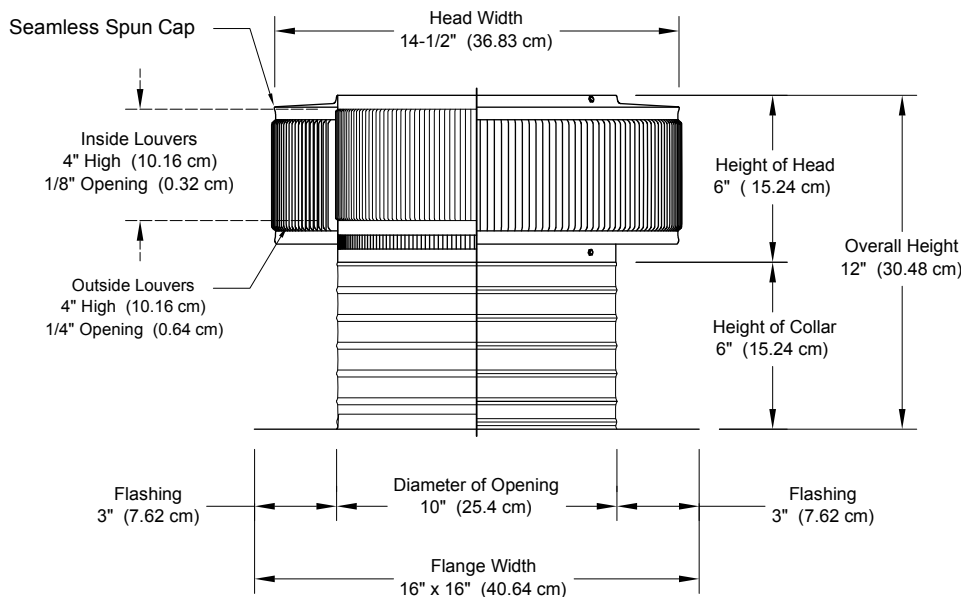

Aura Attic Fan

Model Number: AF-10-C6 | 10" Diameter 6" Tall Collar

Powder coating available

- Attic Fan exhausts air out at 500 CFM
- Attic Fan is available with optional Shut-Off Switch, Thermostat and Humidistat (THSOS)
- Designed to prevent rain, snow, insects and animals from entering
- Constructed of durable rust-free aluminum
- 1 year warranty

Dimensions & Specifications

Fan CFM : 500	
Motor Type:	
Shaded Pole - Open Ventilation	
Horsepower:	1/20
Maximum Amps:	1.8A
RPM:	1,500
Net Free Vent Area	
(sq. inches)	(sq. feet)
78	0.54
Application per Sq. Foot	
(1/150)	(1/300)
162	325