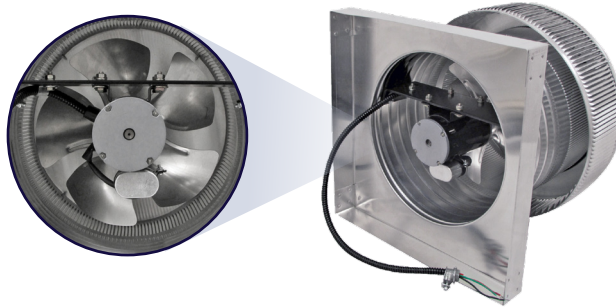

## Aura Attic Fan with Curb Mount Flange

Model Number: AF-12-C6-CMF | 12" Diameter 6" Tall Collar

Powder coating available

- Attic Fan exhausts air out at 800 CFM
- Attic Fan is available with optional Shut-Off Switch, Thermostat and Humidistat (THSOS)
- Designed to prevent rain, snow, insects and animals from entering
- The curb mount flange is to be installed on a roof curb
- Constructed of durable rust-free aluminum
- 1 year warranty

### Dimensions & Specifications

<b>Fan CFM : 800</b>	
<b>Motor Type:</b>	
Shaded Pole - Open Ventilation	
<b>Horsepower:</b>	1/10
<b>Maximum Amps:</b>	1.3A
<b>RPM:</b>	1,500
<b>Net Free Vent Area</b>	
(sq. inches)	(sq. feet)
<b>113</b>	<b>0.78</b>
<b>Application per Sq. Foot</b>	
(1/150)	(1/300)
<b>235</b>	<b>470</b>