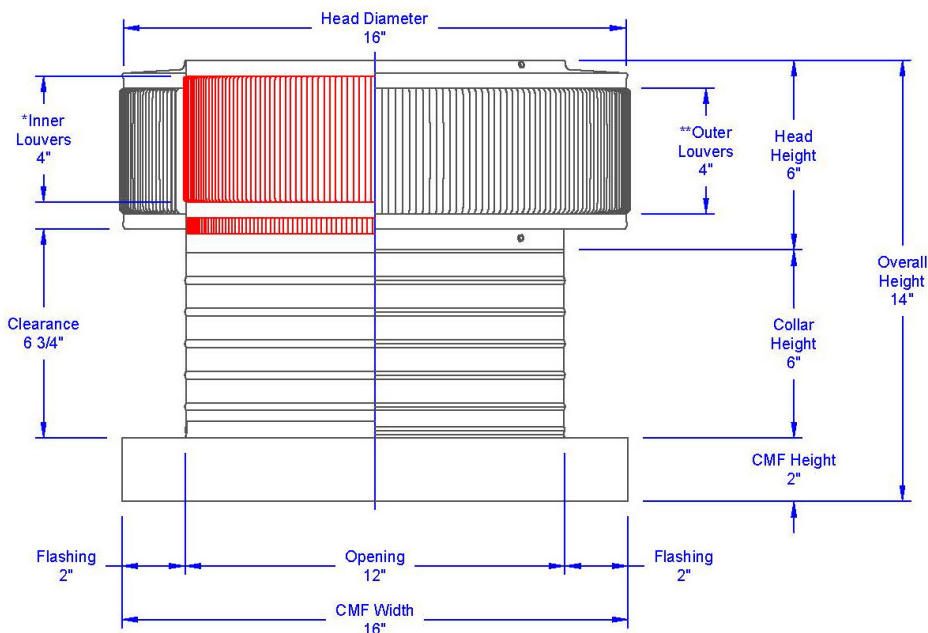

## Aura Attic Fan with Curb Mount Flange

Model Number: AF-12-C6-CMF | 12" Diameter 6" Tall Collar

Powder coating available

- Attic Fan exhausts air out at 800 CFM
- Attic Fan is available with optional Shut-Off Switch, Thermostat and Humidistat (THSOS)
- Designed to prevent rain, snow, insects and animals from entering
- The curb mount flange is to be installed on a roof curb
- Constructed of durable rust-free aluminum
- 1 year warranty

### Dimensions & Specifications

<b>Fan CFM : 800</b>	
<b>Motor Type:</b>	
Shaded Pole - Open Ventilation	
<b>Horsepower:</b>	1/10
<b>Maximum Amps:</b>	1.3A
<b>RPM:</b>	1,500
<b>Net Free Vent Area</b>	
(sq. inches)	(sq. feet)
<b>113</b>	<b>0.78</b>
<b>Application per Sq. Foot</b>	
(1/150)	(1/300)
<b>235</b>	<b>470</b>