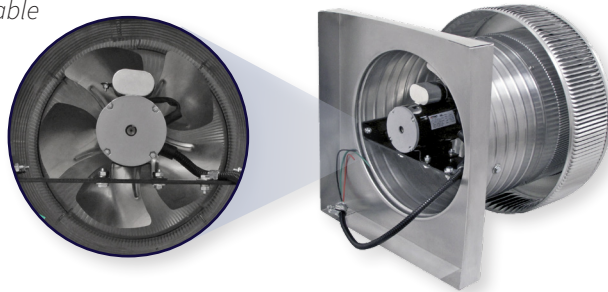

Aura Attic Fan with Curb Mount Flange Model Number: AF-12-C8-CMF | 12" Diameter 8" Tall Collar

Powder coating available

- Attic Fan exhausts air out at 800 CFM
- Attic Fan is available with optional Shut-Off Switch, Thermostat and Humidistat (THSOS)
- Designed to prevent rain, snow, insects and animals from entering
- The curb mount flange is to be installed on a roof curb
- Constructed of durable rust-free aluminum
- 1 year warranty

Dimensions & Specifications

Fan CFM : 800	
Motor Type:	
Shaded Pole - Open Ventilation	
Horsepower:	1/10
Maximum Amps:	1.3A
RPM:	1,500
Net Free Vent Area	
(sq. inches)	(sq. feet)
113	0.78
Application per Sq. Foot	
(1/150)	(1/300)
235	470