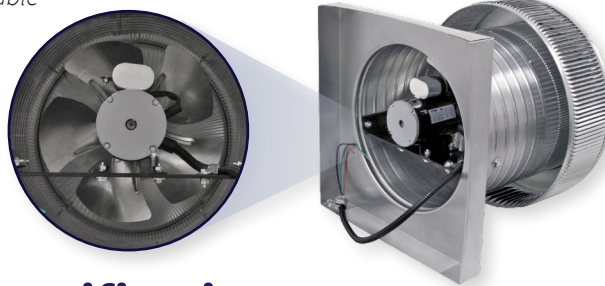

Aura Attic Fan with Curb Mount Flange Model Number: AF-12-C8-CMF | 12" Diameter 8" Tall Collar

Powder coating available

- Attic Fan exhausts air out at 800 CFM
- Attic Fan is available with optional Shut-Off Switch, Thermostat and Humidistat (THSOS)
- Designed to prevent rain, snow, insects and animals from entering
- The curb mount flange is to be installed on a roof curb
- Constructed of durable rust-free aluminum
- 1 year warranty

Dimensions & Specifications

Fan CFM : 800	
Motor Type:	
Shaded Pole - Open Ventilation	
Horsepower:	1/10
Maximum Amps:	1.3A
RPM:	1,500
Net Free Vent Area	
(sq. inches)	(sq. feet)
113	0.78
Application per Sq. Foot	
(1/150)	(1/300)
235	470