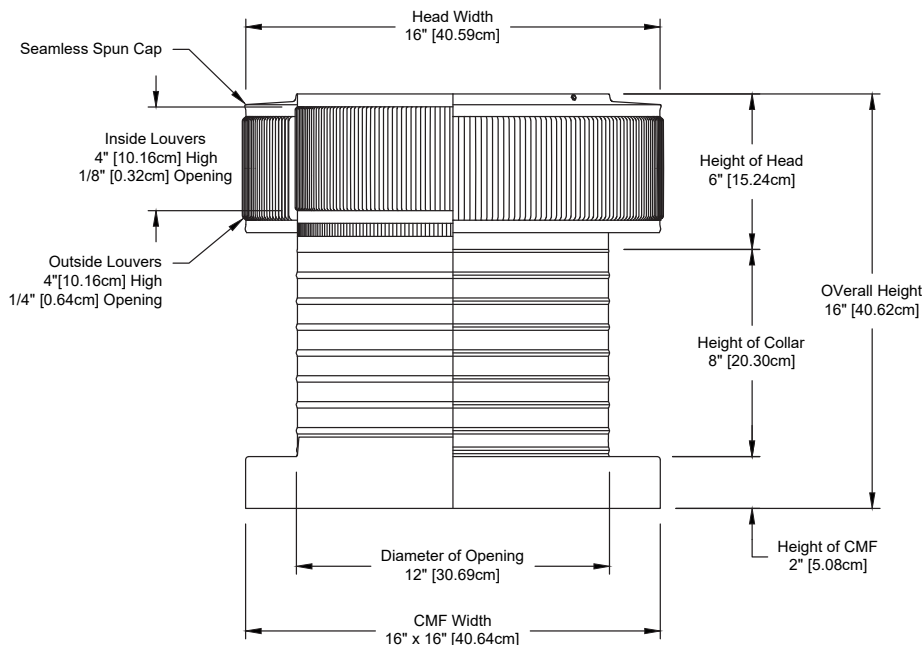

Aura Attic Fan with Curb Mount Flange Model Number: AF-12-C8-CMF | 12" Diameter 8" Tall Collar

Powder coating available

- Attic Fan exhausts air out at 800 CFM
- Attic Fan is available with optional Shut-Off Switch, Thermostat and Humidistat (THSOS)
- Designed to prevent rain, snow, insects and animals from entering
- The curb mount flange is to be installed on a roof curb
- Constructed of durable rust-free aluminum
- 1 year warranty

Dimensions & Specifications

Fan CFM : 800	
Motor Type:	
Shaded Pole - Open Ventilation	
Horsepower:	1/10
Maximum Amps:	1.3A
RPM:	1,500
Net Free Vent Area	
(sq. inches)	(sq. feet)
113	0.78
Application per Sq. Foot	
(1/150)	(1/300)
235	470