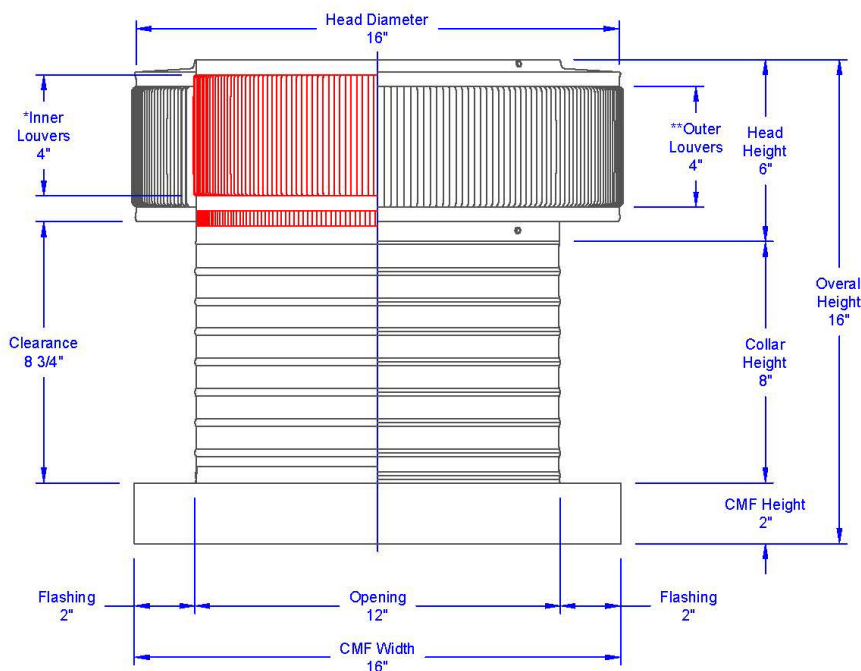

Aura Attic Fan with Curb Mount Flange Model Number: AF-12-C8-CMF | 12" Diameter 8" Tall Collar

Powder coating available

- Attic Fan exhausts air out at 800 CFM
- Attic Fan is available with optional Shut-Off Switch, Thermostat and Humidistat (THSOS)
- Designed to prevent rain, snow, insects and animals from entering
- The curb mount flange is to be installed on a roof curb
- Constructed of durable rust-free aluminum
- 1 year warranty

Dimensions & Specifications

Fan CFM : 800	
Motor Type:	
Shaded Pole - Open Ventilation	
Horsepower:	1/10
Maximum Amps:	1.3A
RPM:	1,500
Net Free Vent Area	
(sq. inches)	(sq. feet)
113	0.78
Application per Sq. Foot	
(1/150)	(1/300)
235	470