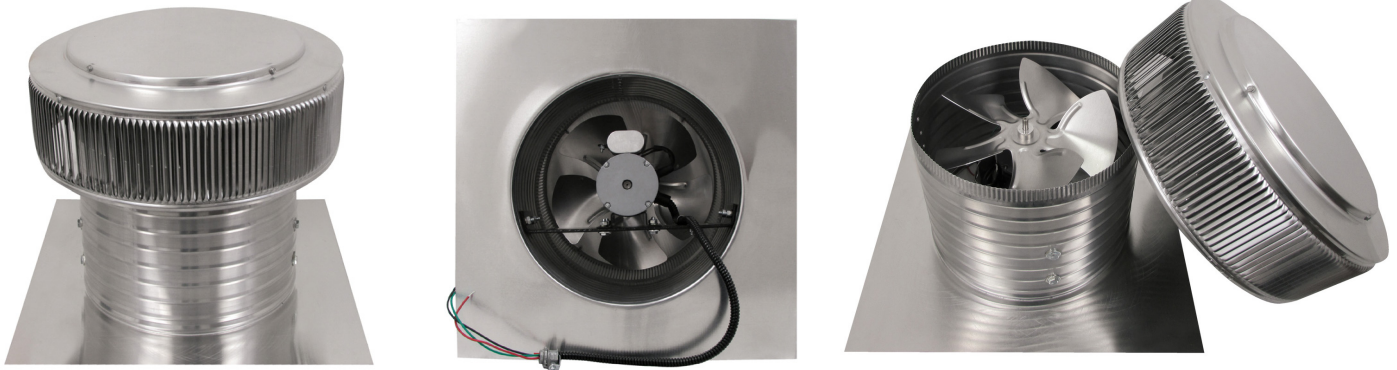

Active Ventilation Products Inc

800-Roof-Vent (766-3836) • 845-565-7770

roofvents.com • sales@roofvents.com

AF-12-C08 Aura Attic Fan

*Reduce Attic Temperatures Quicker with the Aura Attic Fan.
Designed to Exhaust Continuously to Provide Optimal Ventilation.*

- Durable all aluminum construction
- Collars are available to increase the height of the vent
- Exhausts passively when the electric fan is off
- Tested for Texas Insurance, at wind speeds up to 200 mph
- Powder coating available
- 1 Year Warranty

Motor Specs: MTR-12	
Horsepower:	1/10
Maximum Amps:	1.3
Motor Type:	Shaded Pole - Open Ventilation
RPM:	1,500
CFM:	800

DIMENSIONS & SPECIFICATIONS

Pitch Capacity		
Min.	Max. (Std Vent)	Max. (Modified)
0/12	7/12	12/12