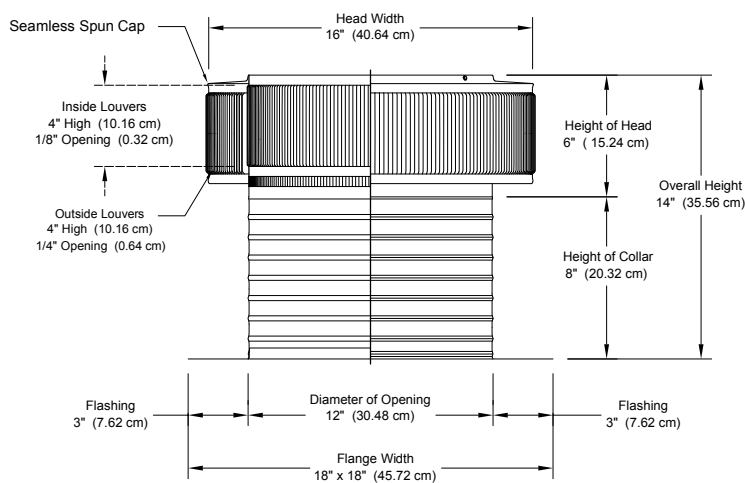

Motor Specs: MTR-12	
Horsepower:	1/10
Maximum Amps:	1.3
Motor Type:	Shaded Pole - Open Ventilation
RPM:	1,500
CFM:	800

DIMENSIONS & SPECIFICATIONS

Pitch Capacity		
Min.	Max. (Std Vent)	Max. (Modified)
0/12	7/12	12/12