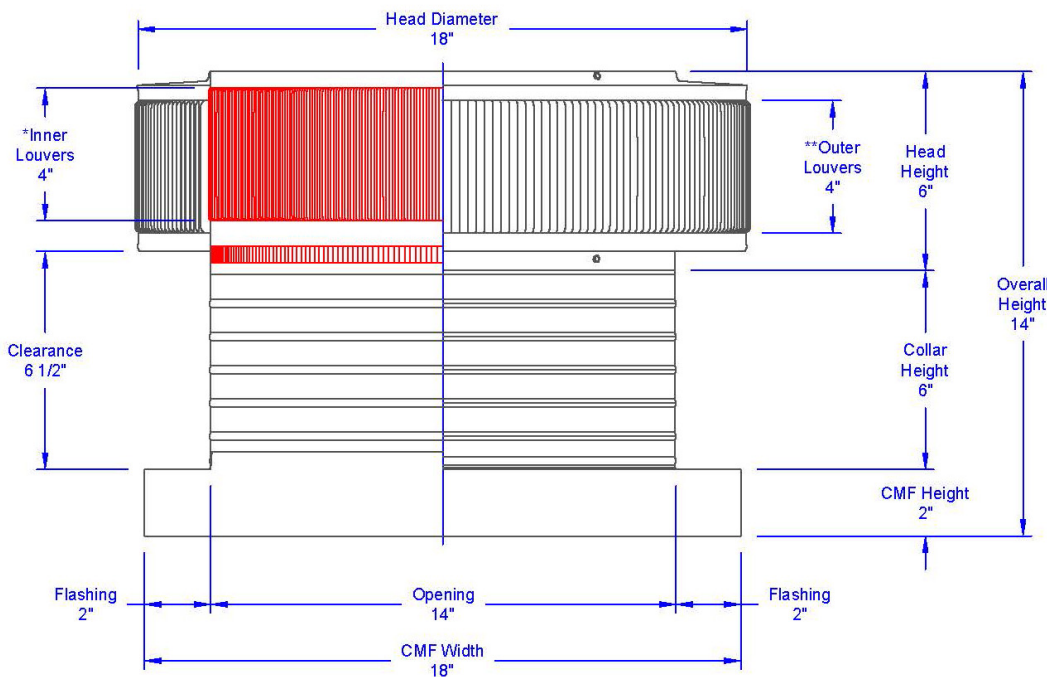

Aura Attic Fan with Curb Mount Flange Model Number: AF-14-C6-CMF | 14" Diameter 6" Tall Collar

Powder coating available

- Attic Fan exhausts air out at 1,000 CFM
- Attic Fan is available with optional Shut-Off Switch, Thermostat and Humidistat (THSOS)
- Designed to prevent rain, snow, insects and animals from entering
- The curb mount flange is to be installed on a roof curb
- Constructed of durable rust-free aluminum
- 1 year warranty

Dimensions & Specifications

Fan CFM : 1,000	
Motor Type:	
PSC - Totally Enclosed	
Horsepower:	1/8
Maximum Amps:	1.65A
RPM:	1,500
Net Free Vent Area	
(sq. inches)	(sq. feet)
144	1
Application per Sq. Foot	
(1/150)	(1/300)
300	600