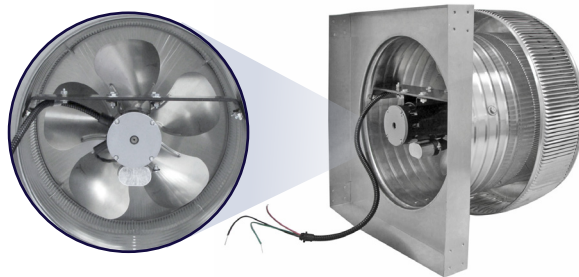

Aura Attic Fan with Curb Mount Flange Model Number: AF-14-C6-CMF | 14" Diameter 6" Tall Collar

Powder coating available

- Attic Fan exhausts air out at 1,000 CFM
- Attic Fan is available with optional Shut-Off Switch, Thermostat and Humidistat (THSOS)
- Designed to prevent rain, snow, insects and animals from entering
- The curb mount flange is to be installed on a roof curb
- Constructed of durable rust-free aluminum
- 1 year warranty

Dimensions & Specifications

Fan CFM : 1,000	
Motor Type:	
PSC - Totally Enclosed	
Horsepower:	1/8
Maximum Amps:	1.65A
RPM:	1,500
Net Free Vent Area	
(sq. inches)	(sq. feet)
144	1
Application per Sq. Foot	
(1/150)	(1/300)
300	600