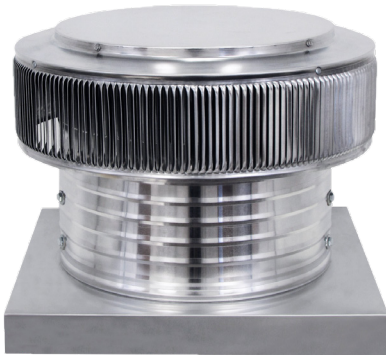

Aura Attic Fan with Curb Mount Flange Model Number: AF-14-C6-CMF | 14" Diameter 6" Tall Collar

Powder coating available

- Attic Fan exhausts air out at 1,000 CFM
- Attic Fan is available with optional Shut-Off Switch, Thermostat and Humidistat (THSOS)
- Designed to prevent rain, snow, insects and animals from entering
- The curb mount flange is to be installed on a roof curb
- Constructed of durable rust-free aluminum
- 1 year warranty

Dimensions & Specifications

Fan CFM : 1,000	
Motor Type:	
PSC - Totally Enclosed	
Horsepower:	1/8
Maximum Amps:	1.65A
RPM:	1,500
Net Free Vent Area	
(sq. inches)	(sq. feet)
144	1
Application per Sq. Foot	
(1/150)	(1/300)
300	600