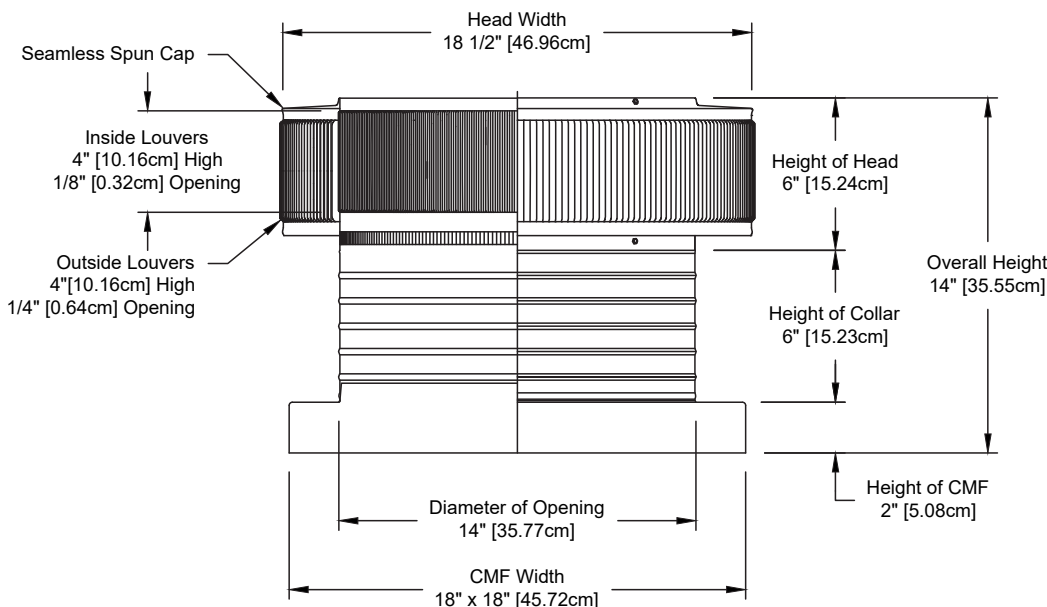

Aura Attic Fan with Curb Mount Flange Model Number: AF-14-C6-CMF | 14" Diameter 6" Tall Collar

Powder coating available

- Attic Fan exhausts air out at 1,000 CFM
- Attic Fan is available with optional Shut-Off Switch, Thermostat and Humidistat (THSOS)
- Designed to prevent rain, snow, insects and animals from entering
- The curb mount flange is to be installed on a roof curb
- Constructed of durable rust-free aluminum
- 1 year warranty

Dimensions & Specifications

Fan CFM : 1,000	
Motor Type:	
PSC - Totally Enclosed	
Horsepower:	1/8
Maximum Amps:	1.65A
RPM:	1,500
Net Free Vent Area	
(sq. inches)	(sq. feet)
144	1
Application per Sq. Foot	
(1/150)	(1/300)
300	600