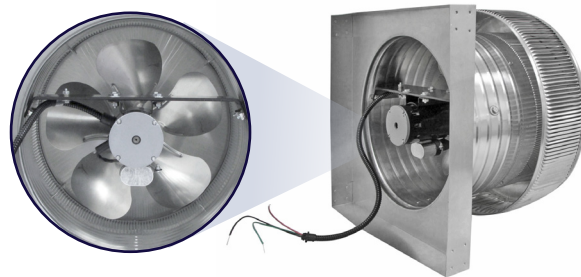

Aura Attic Fan with Curb Mount Flange Model Number: AF-14-C6-CMF | 14" Diameter 6" Tall Collar

Powder coating available

- Attic Fan exhausts air out at 1,000 CFM
- Attic Fan is available with optional Shut-Off Switch, Thermostat and Humidistat (THSOS)
- Designed to prevent rain, snow, insects and animals from entering
- The curb mount flange is to be installed on a roof curb
- Constructed of durable rust-free aluminum
- 1 year warranty

Dimensions & Specifications

Fan CFM : 1,000	
Motor Type:	
PSC - Totally Enclosed	
Horsepower:	1/8
Maximum Amps:	1.65A
RPM:	1,500
Net Free Vent Area	
(sq. inches)	(sq. feet)
144	1
Application per Sq. Foot	
(1/150)	(1/300)
300	600