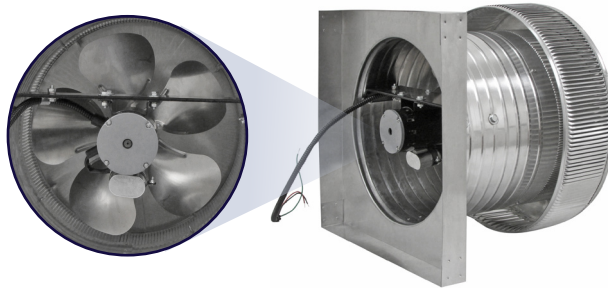

Aura Attic Fan with Curb Mount Flange Model Number: AF-14-C8-CMF | 14" Diameter 8" Tall Collar

Powder coating available

- Attic Fan exhausts air out at 1,000 CFM
- Attic Fan is available with optional Shut-Off Switch, Thermostat and Humidistat (THSOS)
- Designed to prevent rain, snow, insects and animals from entering
- The curb mount flange is to be installed on a roof curb
- Constructed of durable rust-free aluminum
- 1 year warranty

Dimensions & Specifications

Fan CFM : 1,000	
Motor Type:	
PSC - Totally Enclosed	
Horsepower:	1/8
Maximum Amps:	1.65A
RPM:	1,500
Net Free Vent Area	
(sq. inches)	(sq. feet)
144	1
Application per Sq. Foot	
(1/150)	(1/300)
300	600