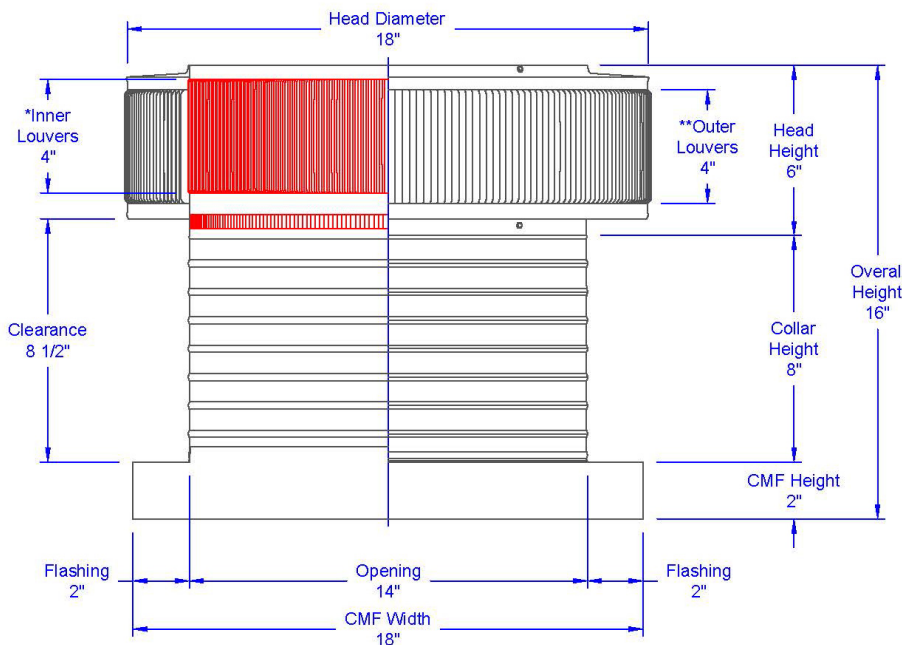

Aura Attic Fan with Curb Mount Flange Model Number: AF-14-C8-CMF | 14" Diameter 8" Tall Collar

Powder coating available

- Attic Fan exhausts air out at 1,000 CFM
- Attic Fan is available with optional Shut-Off Switch, Thermostat and Humidistat (THSOS)
- Designed to prevent rain, snow, insects and animals from entering
- The curb mount flange is to be installed on a roof curb
- Constructed of durable rust-free aluminum
- 1 year warranty

Dimensions & Specifications

Fan CFM : 1,000	
Motor Type:	
PSC - Totally Enclosed	
Horsepower:	1/8
Maximum Amps:	1.65A
RPM:	1,500
Net Free Vent Area	
(sq. inches)	(sq. feet)
144	1
Application per Sq. Foot	
(1/150)	(1/300)
300	600