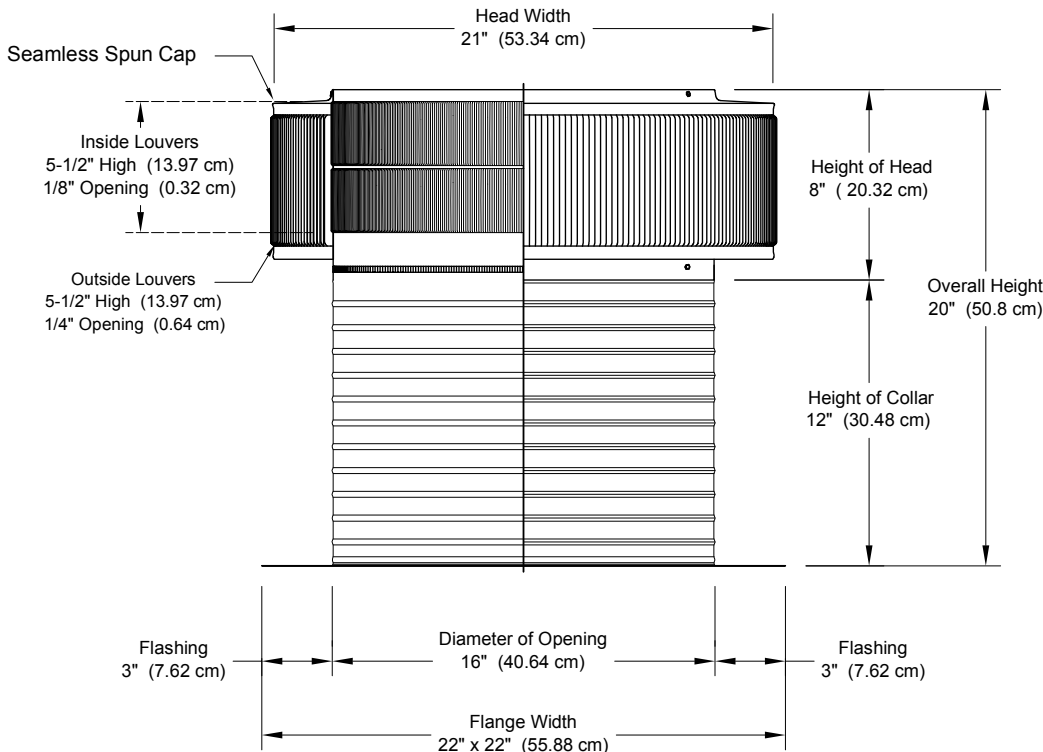

Aura Attic Fan

Model Number: AF-16-C12 | 16" Diameter 12" Tall Collar

Powder coating available

- Attic Fan exhausts air out at 1,800 CFM @ 0.1 SP
- Attic Fan is available with optional Shut-Off Switch, Thermostat and Humidistat (THSOS)
- Designed to prevent rain, snow, insects and animals from entering
- Constructed of durable rust-free aluminum
- 1 year warranty

Dimensions & Specifications

Fan CFM @ 0.1 SP: 1,800	
Motor Type:	
PSC - Totally Enclosed	
Horsepower:	1/4
Maximum Amps:	5.5A
RPM:	1,500
Net Free Vent Area	
(sq. inches)	(sq. feet)
200	1.39
Application per Sq. Foot	
(1/150)	(1/300)
416	833