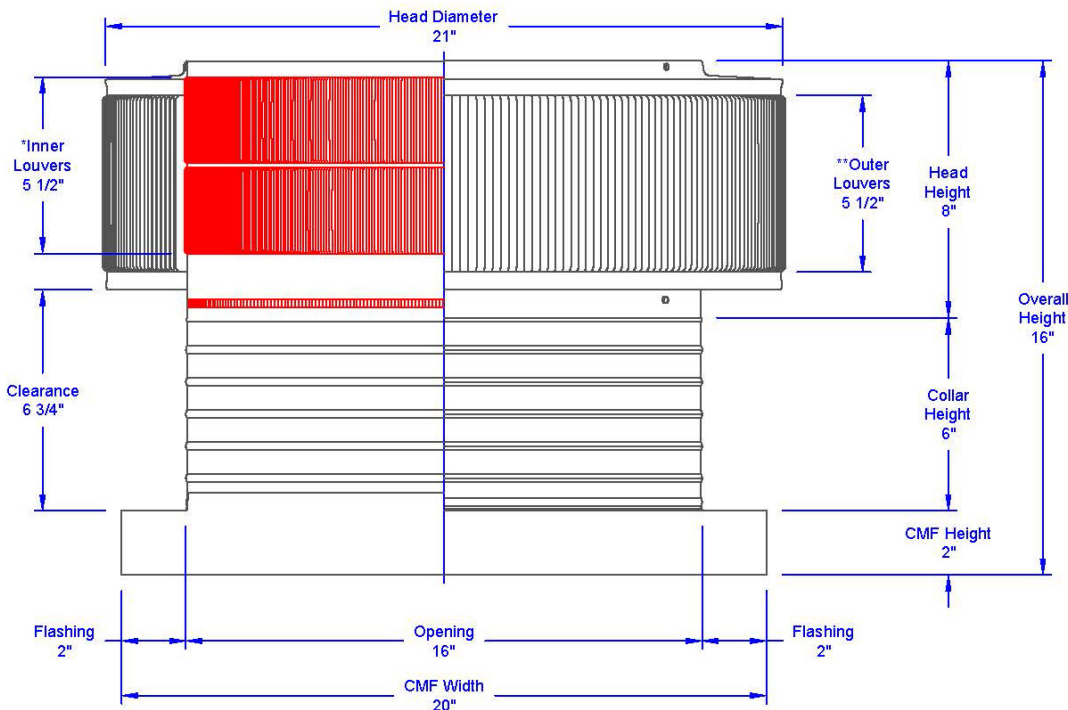

Aura Attic Fan with Curb Mount Flange Model Number: AF-16-C6-CMF | 16" Diameter 6" Tall Collar

Powder coating available

- Attic Fan exhausts air out at 1,800 CFM
- Attic Fan is available with optional Shut-Off Switch, Thermostat and Humidistat (THSOS)
- Designed to prevent rain, snow, insects and animals from entering
- The curb mount flange is to be installed on a roof curb
- Constructed of durable rust-free aluminum
- 1 year warranty

Dimensions & Specifications

Fan CFM : 1,800	
Motor Type:	
PSC - Totally Enclosed	
Horsepower:	1/4
Maximum Amps:	5.5A
RPM:	1,500
Net Free Vent Area	
(sq. inches)	(sq. feet)
200	1.39
Application per Sq. Foot	
(1/150)	(1/300)
416	833