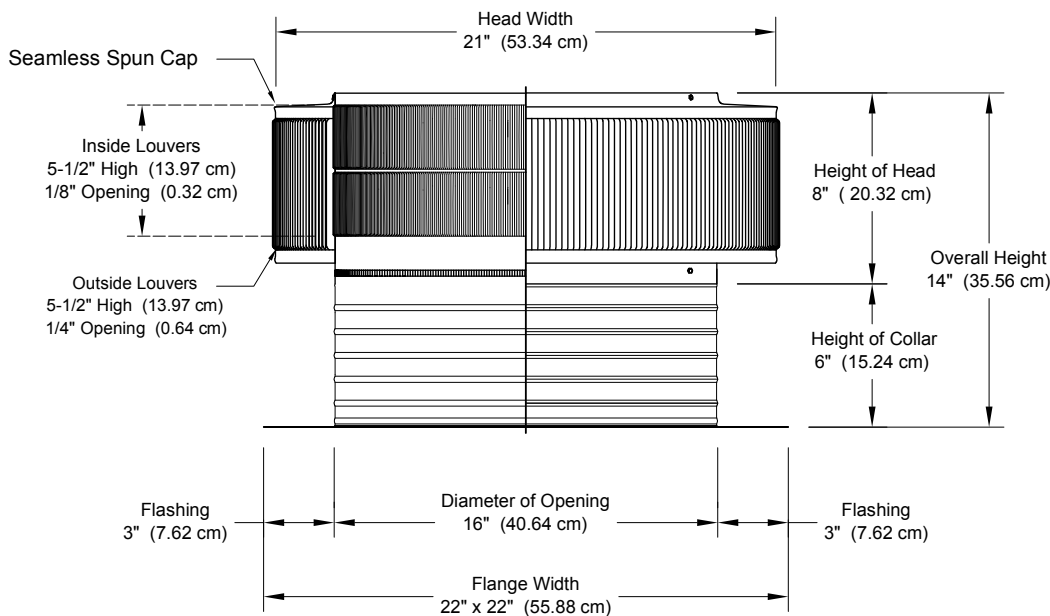

Aura Attic Fan

Model Number: AF-16-C6 | 16" Diameter 6" Tall Collar

Powder coating available

- Attic Fan exhausts air out at 1,800 CFM @ 0.1 SP
- Attic Fan is available with optional Shut-Off Switch, Thermostat and Humidistat (THSOS)
- Designed to prevent rain, snow, insects and animals from entering
- Constructed of durable rust-free aluminum
- 1 year warranty

Dimensions & Specifications

Fan CFM @ 0.1 SP: 1,800	
Motor Type:	
PSC - Totally Enclosed	
Horsepower:	1/4
Maximum Amps:	5.5A
RPM:	1,500
Net Free Vent Area	
(sq. inches)	(sq. feet)
200	1.39
Application per Sq. Foot	
(1/150)	(1/300)
416	833