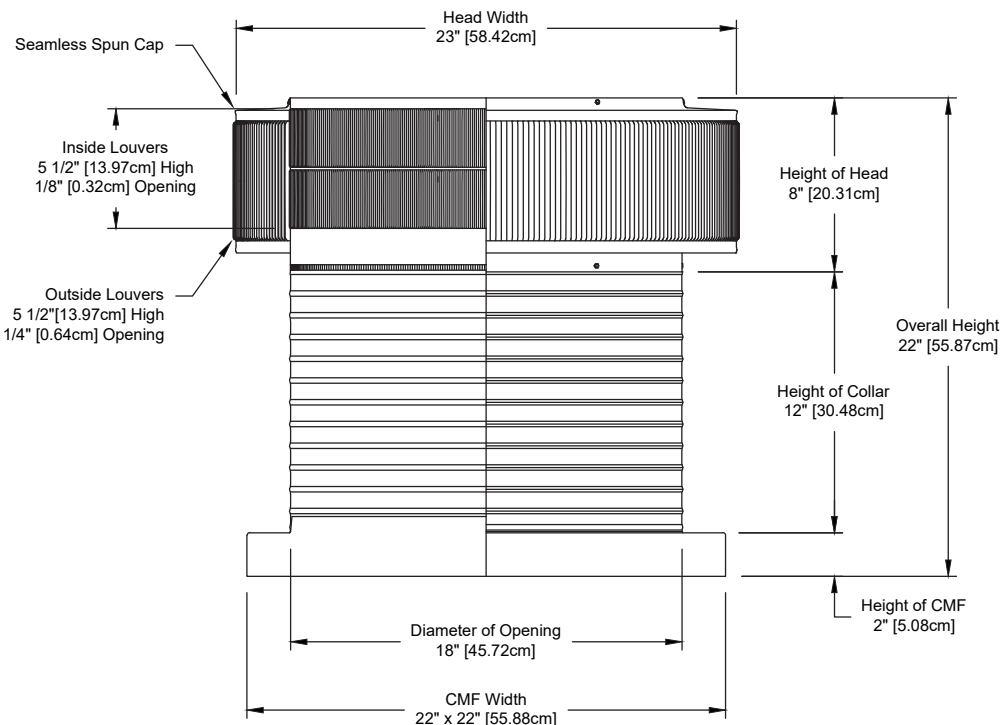

Aura Attic Fan with Curb Mount Flange

Model Number: AF-18-C12-CMF | 18" Diameter 12" Tall Collar

Powder coating available

- Attic Fan exhausts air out at 2,200 CFM @ 0.1 SP
- Attic Fan is available with optional Shut-Off Switch, Thermostat and Humidistat (THSOS)
- Designed to prevent rain, snow, insects and animals from entering
- The curb mount flange is to be installed on a roof curb
- Constructed of durable rust-free aluminum
- 1 year warranty

Dimensions & Specifications

Fan CFM @ 0.1 SP: 2,200	
Motor Type:	
PSC - Totally Enclosed	
Horsepower:	1/2
Maximum Amps:	5.5A
RPM:	1,500
Net Free Vent Area	
(sq. inches)	(sq. feet)
254	1.76
Application per Sq. Foot	
(1/150)	(1/300)
529	1,058