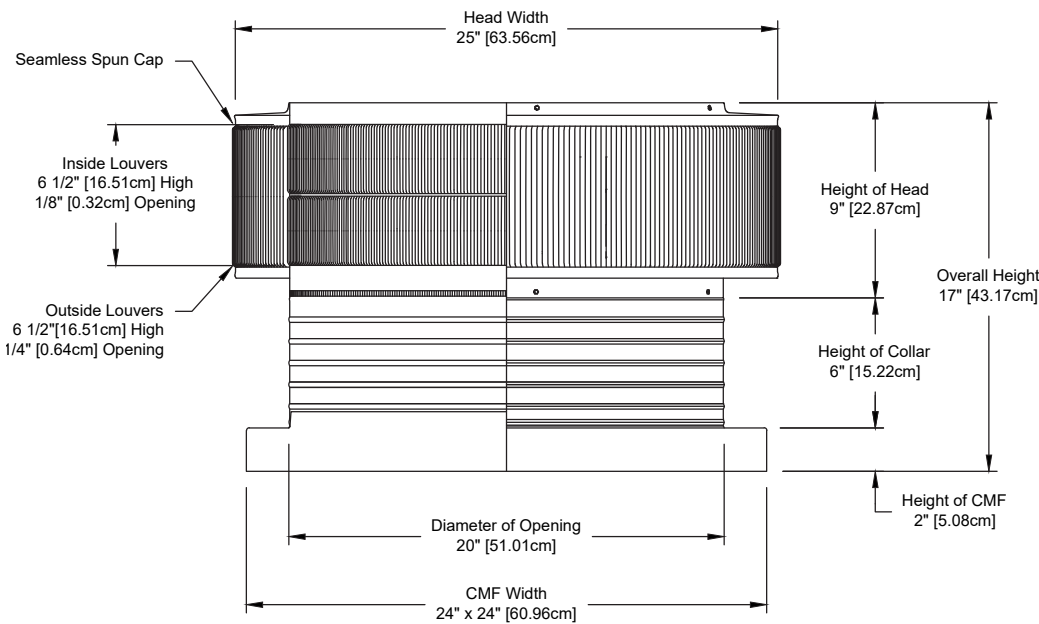

## Aura Attic Fan with Curb Mount Flange Model Number: AF-20-C6-CMF | 20" Diameter 6" Tall Collar

*Powder coating available*

- Attic Fan exhausts air out at 3,300 CFM @ 0.1 SP
- Attic Fan is available with optional Shut-Off Switch, Thermostat and Humidistat (THSOS)
- Designed to prevent rain, snow, insects and animals from entering
- The curb mount flange is to be installed on a roof curb
- Constructed of durable rust-free aluminum
- 1 year warranty

### Dimensions & Specifications

<b>Fan CFM @ 0.1 SP: 3,300</b>	
<b>Motor Type:</b>	
PSC - Open Ventilation	
<b>Horsepower:</b>	<b>3/4</b>
<b>Maximum Amps:</b>	<b>10.5A</b>
<b>RPM:</b>	<b>1,500</b>
<b>Net Free Vent Area</b>	
(sq. inches)	(sq. feet)
<b>314</b>	<b>2.18</b>
<b>Application per Sq. Foot</b>	
(1/150)	(1/300)
<b>654</b>	<b>1308</b>