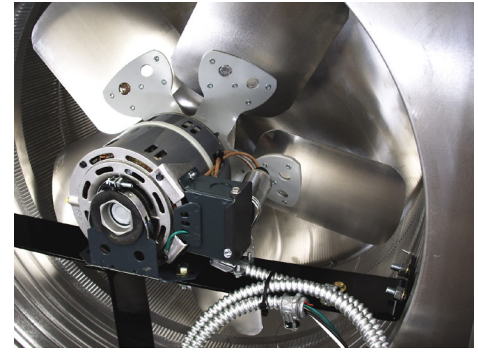

- Durable all aluminum construction
- Collars are available to increase the height of the vent
- Exhausts passively when the electric fan is off
- Tested for Texas Insurance, at wind speeds up to 200 mph
- Powder coating available
- 1 Year Warranty

Motor Specs: MTR-14
Horsepower: 1
Maximum Amps: 11.8
Motor Type: PSC - Open Ventilation
RPM: 1,500
CFM: 8,000

DIMENSIONS & SPECIFICATIONS

Pitch Capacity		
Min.	Max. (Std Vent)	Max. (Modified)
0/12	3/12	12/12