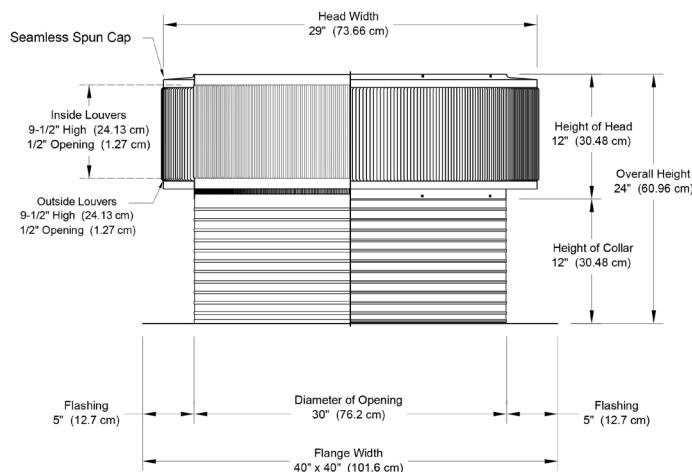

Motor Specs: MTR-14
Horsepower: 1
Maximum Amps: 11.8
Motor Type: PSC - Open Ventilation
RPM: 1,500
CFM: 8,000

DIMENSIONS & SPECIFICATIONS

Pitch Capacity		
Min.	Max. (Std Vent)	Max. (Modified)
0/12	3/12	12/12