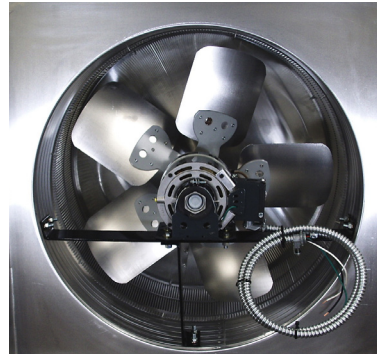

- Durable all aluminum construction
- Collars are available to increase the height of the vent
- Exhausts passively when the electric fan is off
- Tested for Texas Insurance, at wind speeds up to 200 mph
- Powder coating available
- 1 Year Warranty

Motor Specs: MTR-14
Horsepower: 1
Maximum Amps: 11.8
Motor Type: PSC - Open Ventilation
RPM: 1,500
CFM: 8,000

DIMENSIONS & SPECIFICATIONS

Pitch Capacity		
Min.	Max. (Std Vent)	Max. (Modified)
0/12	3/12	12/12