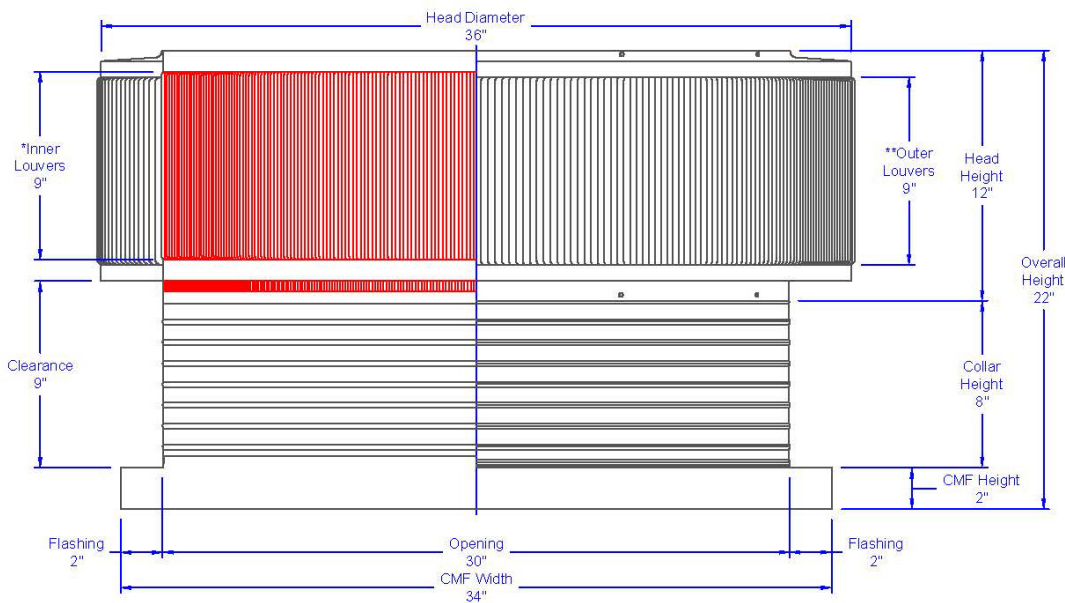

Aura Attic Fan with Curb Mount Flange

Model Number: AF-30-C8-CMF | 30" Diameter 8" Tall Collar

Powder coating available

- Attic Fan exhausts air out at 8,000 CFM
- Attic Fan is available with optional Shut-Off Switch, Thermostat and Humidistat (THSOS)
- Designed to prevent rain, snow, insects and animals from entering
- The curb mount flange is to be installed on a roof curb
- Constructed of durable rust-free aluminum
- 1 year warranty

Dimensions & Specifications

Fan CFM : 8,000	
Motor Type:	
PSC - Open Ventilation	
Horsepower:	1
Maximum Amps:	11.8A
RPM:	1,500
Net Free Vent Area	
(sq. inches)	(sq. feet)
706	4.90
Application per Sq. Foot	
(1/150)	(1/300)
1,470	2,941