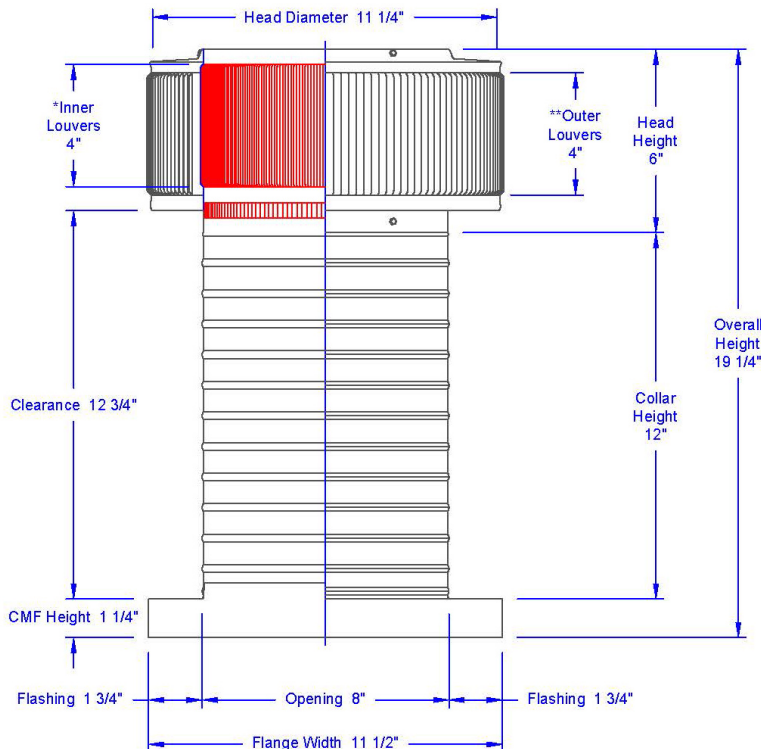

Aura Attic Fan with Curb Mount Flange Model Number: AF-8-C12-CMF | 8" Diameter 12" Tall Collar

Powder coating available

- Attic Fan exhausts air out at 250 CFM
- Attic Fan is available with optional Shut-Off Switch, Thermostat and Humidistat (THSOS)
- Designed to prevent rain, snow, insects and animals from entering
- The curb mount flange is to be installed on a roof curb
- Constructed of durable rust-free aluminum
- 1 year warranty

Dimensions & Specifications

Fan CFM : 250	
Motor Type:	
Shaded Pole - C Frame	
Horsepower:	1/55
Maximum Amps:	0.9A
RPM:	1,500
Net Free Vent Area	
(sq. inches)	(sq. feet)
50	0.35
Application per Sq. Foot	
(1/150)	(1/300)
104	208