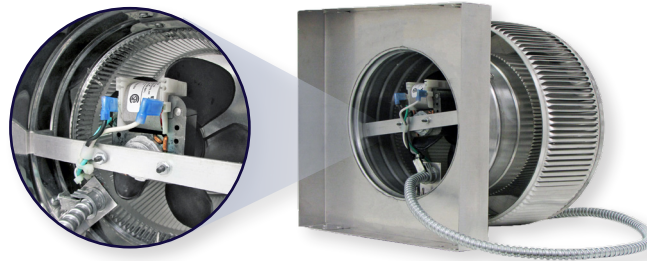

Aura Attic Fan with Curb Mount Flange Model Number: AF-8-C6-CMF | 8" Diameter 6" Tall Collar

Powder coating available

- Attic Fan exhausts air out at 250 CFM @ 0.1 SP
- Attic Fan is available with optional Shut-Off Switch, Thermostat and Humidistat (THSOS)
- Designed to prevent rain, snow, insects and animals from entering
- The curb mount flange is to be installed on a roof curb
- Constructed of durable rust-free aluminum
- 1 year warranty

Dimensions & Specifications

Fan CFM @ 0.1 SP: 250	
Motor Type:	
Shaded Pole - C Frame	
Horsepower:	1/55
Maximum Amps:	0.9A
RPM:	1,500
Net Free Vent Area	
(sq. inches)	(sq. feet)
50	0.35
Application per Sq. Foot	
(1/150)	(1/300)
104	208