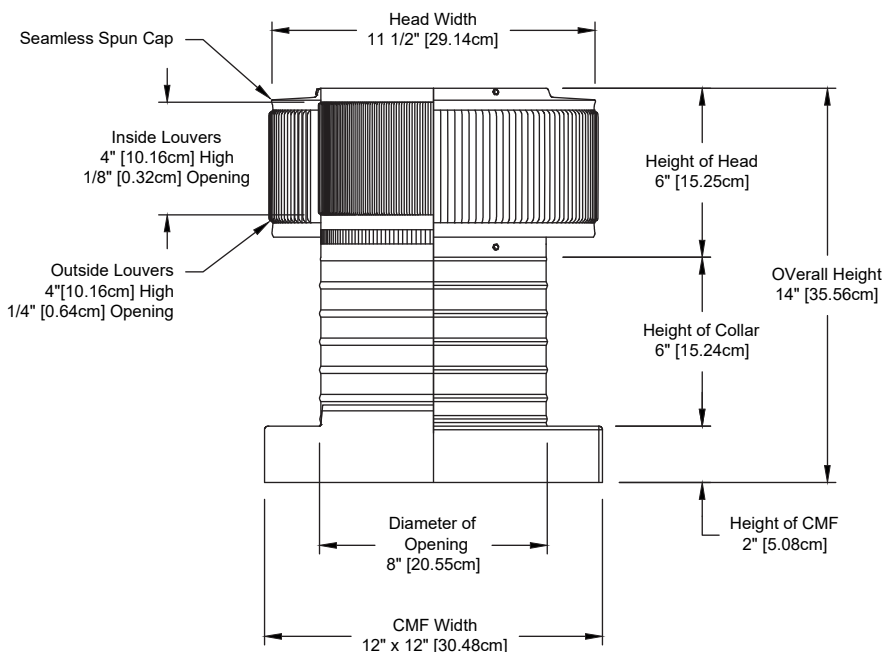

Aura Attic Fan with Curb Mount Flange Model Number: AF-8-C6-CMF | 8" Diameter 6" Tall Collar

Powder coating available

- Attic Fan exhausts air out at 250 CFM @ 0.1 SP
- Attic Fan is available with optional Shut-Off Switch, Thermostat and Humidistat (THSOS)
- Designed to prevent rain, snow, insects and animals from entering
- The curb mount flange is to be installed on a roof curb
- Constructed of durable rust-free aluminum
- 1 year warranty

Dimensions & Specifications

Fan CFM @ 0.1 SP: 250	
Motor Type:	
Shaded Pole - C Frame	
Horsepower:	1/55
Maximum Amps:	0.9A
RPM:	1,500
Net Free Vent Area	
(sq. inches)	(sq. feet)
50	0.35
Application per Sq. Foot	
(1/150)	(1/300)
104	208