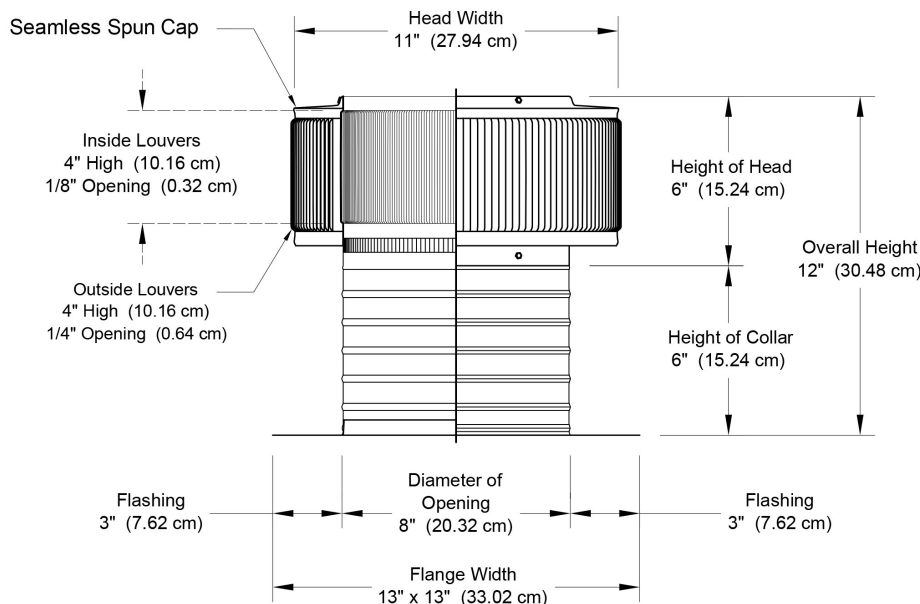

Aura Attic Fan

Model Number: AF-8-C6 | 8" Diameter 6" Tall Collar

Powder coating available

- Attic Fan exhausts air out at 250 CFM
- Attic Fan is available with optional Shut-Off Switch, Thermostat and Humidistat (THSOS)
- Designed to prevent rain, snow, insects and animals from entering
- Constructed of durable rust-free aluminum
- 1 year warranty

Dimensions & Specifications

Fan CFM : 250	
Motor Type:	
Shaded Pole - C Frame	
Horsepower:	1/55
Maximum Amps:	0.9A
RPM:	1,500
Net Free Vent Area	
(sq. inches)	(sq. feet)
50	0.35
Application per Sq. Foot	
(1/150)	(1/300)
104	208