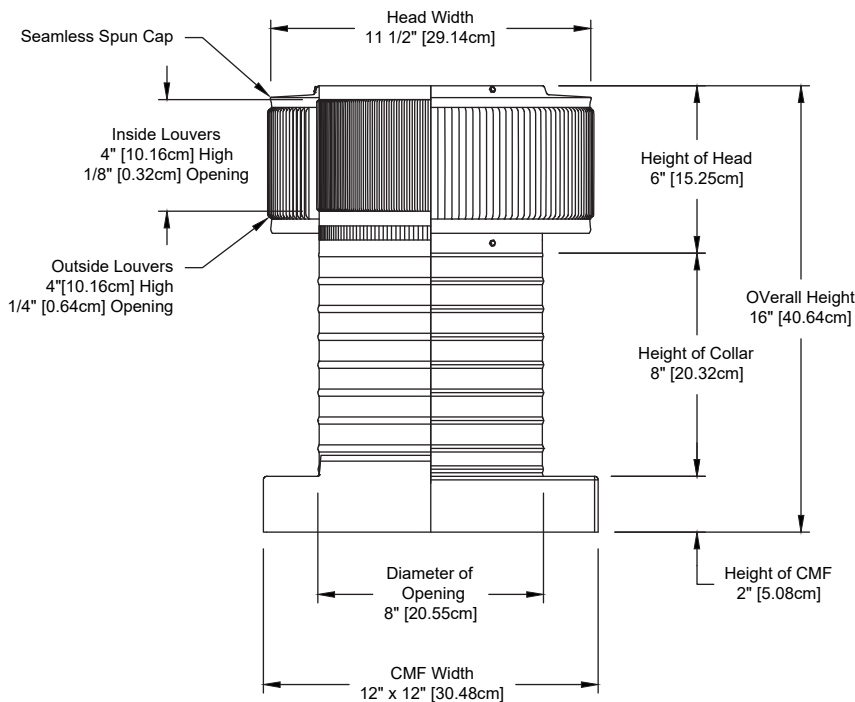

Aura Attic Fan with Curb Mount Flange Model Number: AF-8-C8-CMF | 8" Diameter 8" Tall Collar

Powder coating available

- Attic Fan exhausts air out at 250 CFM @ 0.1 SP
- Attic Fan is available with optional Shut-Off Switch, Thermostat and Humidistat (THSOS)
- Designed to prevent rain, snow, insects and animals from entering
- The curb mount flange is to be installed on a roof curb
- Constructed of durable rust-free aluminum
- 1 year warranty

Dimensions & Specifications

Fan CFM @ 0.1 SP: 250	
Motor Type:	
Shaded Pole - C Frame	
Horsepower:	1/55
Maximum Amps:	0.9A
RPM:	1,500
Net Free Vent Area	
(sq. inches)	(sq. feet)
50	0.35
Application per Sq. Foot	
(1/150)	(1/300)
104	208