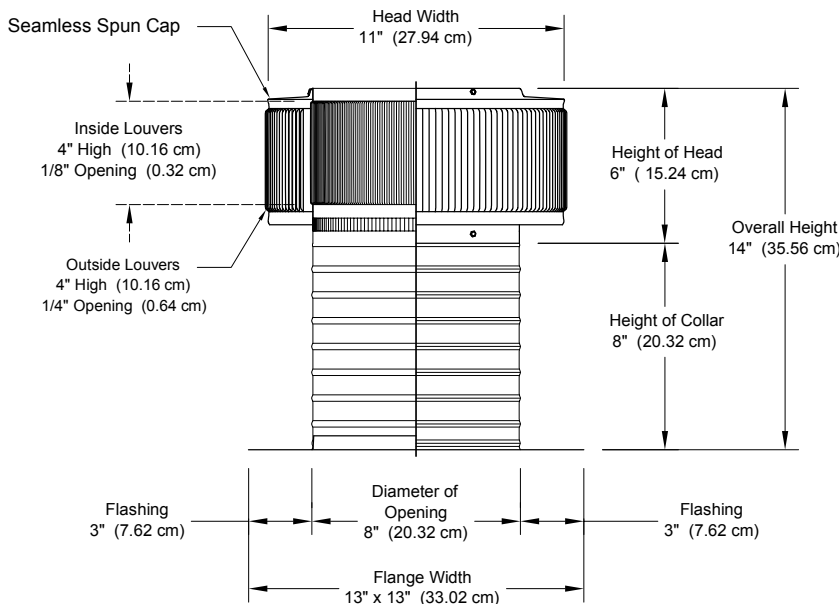

Aura Attic Fan

Model Number: AF-8-C8 | 8" Diameter 8" Tall Collar

Powder coating available

- Attic Fan exhausts air out at 250 CFM
- Attic Fan is available with optional Shut-Off Switch, Thermostat and Humidistat (THSOS)
- Designed to prevent rain, snow, insects and animals from entering
- Constructed of durable rust-free aluminum
- 1 year warranty

Dimensions & Specifications

Fan CFM : 250	
Motor Type:	
Shaded Pole - C Frame	
Horsepower:	1/55
Maximum Amps:	0.9A
RPM:	1,500
Net Free Vent Area	
(sq. inches)	(sq. feet)
50	0.35
Application per Sq. Foot	
(1/150)	(1/300)
104	208