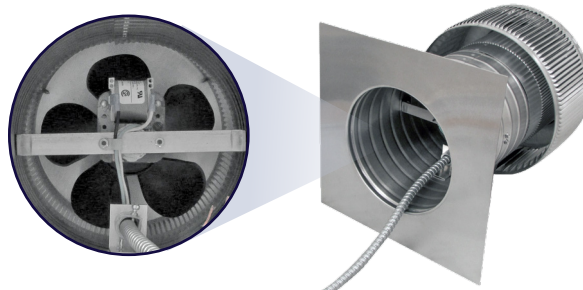

Aura Attic Fan

Model Number: AF-8-C8 | 8" Diameter 8" Tall Collar

Powder coating available

- Attic Fan exhausts air out at 250 CFM
- Attic Fan is available with optional Shut-Off Switch, Thermostat and Humidistat (THSOS)
- Designed to prevent rain, snow, insects and animals from entering
- Constructed of durable rust-free aluminum
- 1 year warranty

Dimensions & Specifications

Fan CFM : 250	
Motor Type:	
Shaded Pole - C Frame	
Horsepower:	1/55
Maximum Amps:	0.9A
RPM:	1,500
Net Free Vent Area	
(sq. inches)	(sq. feet)
50	0.35
Application per Sq. Foot	
(1/150)	(1/300)
104	208