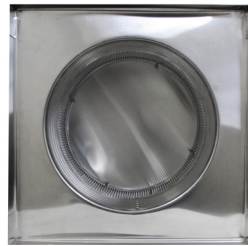

## Aura Gravity Roof Ventilator with Curb Mount Flange Model Number: AV-12-C6-CMF | 12" Diameter 6" Tall Collar

- Gravity Ventilator removes heat from the attic in the summer and moisture from the attic in the winter
- Curb mounted flange allows for easy access to the attic or duct below
- Curb mount flange fits over roof curbs
- For low slope or flat roofs
- Constructed of durable rust-free aluminum
- Additional colors are available

Top View

Bottom View

Inside Louvers