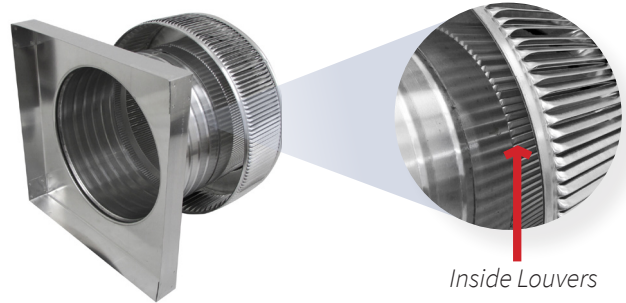

## Aura Gravity Roof Ventilator with Curb Mount Flange Model Number: AV-12-C6-CMF | 12" Diameter 6" Tall Collar

- Gravity Ventilator removes heat from the attic in the summer and moisture from the attic in the winter
- Curb mounted flange allows for easy access to the attic or duct below
- Curb mount flange fits over roof curbs
- For low slope or flat roofs
- Constructed of durable rust-free aluminum
- Additional colors are available

Top View

Bottom View

Inside Louvers