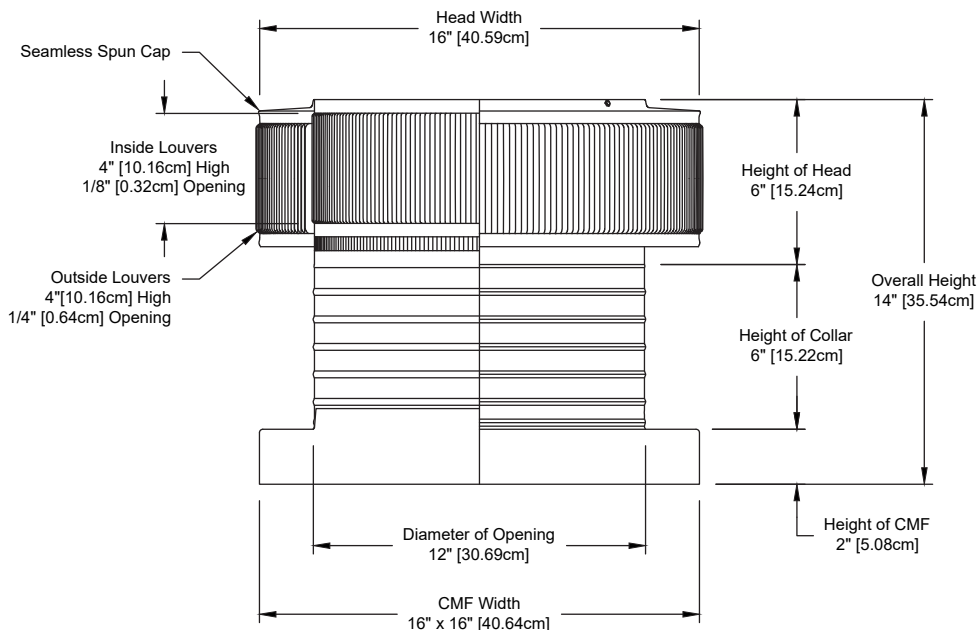

## Aura Gravity Roof Ventilator with Curb Mount Flange Model Number: AV-12-C6-CMF | 12" Diameter 6" Tall Collar

- Gravity Ventilator removes heat from the attic in the summer and moisture from the attic in the winter
- Curb mounted flange allows for easy access to the attic or duct below
- Curb mount flange fits over roof curbs
- For low slope or flat roofs
- Constructed of durable rust-free aluminum
- Additional colors are available

Top View

Bottom View

Inside Louvers

### Dimensions & Specifications 113 Sq. in. NFA

Pitch Capacity				
Min.	Max. (Standard Vent)	Max. (Modified)		
0/12	7/12	12/12		
Net Free Vent Area (sq. inches)		Net Free Vent Area (sq. feet)		
113		0.78		
Application per Sq. Foot				
(1/150)		(1/300)		
235		470		
CFM Performance Testing (using wind only)				
4 mph	5.2 mph	7.4 mph	9.8 mph	11 mph
120	135	227	270	310