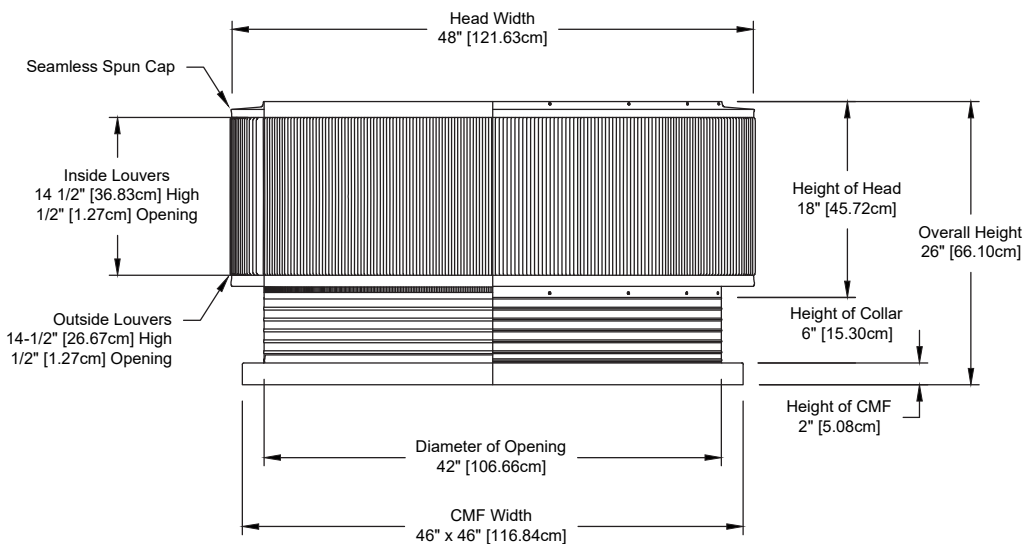

Aura Gravity Roof Ventilator with Curb Mount Flange

Model Number: AV-42-C6-CMF | 42" Diameter 6" Tall Collar

- Gravity Ventilator removes heat from the attic in the summer and moisture from the attic in the winter
- Curb mounted flange allows for easy access to the attic or duct below
- Curb mount flange fits over roof curbs
- For low slope or flat roofs
- Constructed of durable rust-free aluminum
- Additional colors are available

Top View

Bottom View

Inside Louvers

Dimensions & Specifications 1,384 Sq. in. NFA

Pitch Capacity				
Min.	Max. (Standard Vent)	Max. (Modified)		
0/12	3/12	12/12		
Net Free Vent Area				
(sq. inches)		(sq. feet)		
1,384		9.61		
Application per Sq. Foot				
(1/150)		(1/300)		
2,883		5,766		
CFM Performance Testing (using wind only)				
4 mph	5.2 mph	7.4 mph	9.8 mph	11 mph
1,883	1,931	2,960	3,331	4,997