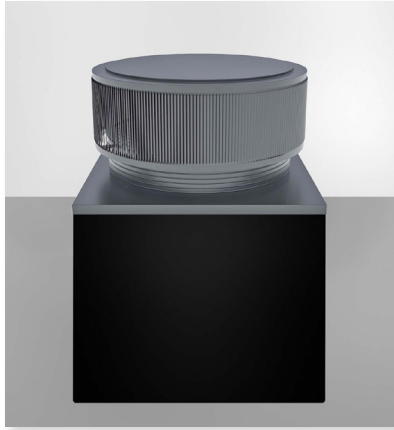

Aura Gravity Roof Ventilator with Curb Mount Flange

Model Number: AV-42-C6-CMF | 42" Diameter 6" Tall Collar

- Gravity Ventilator removes heat from the attic in the summer and moisture from the attic in the winter
- Curb mounted flange allows for easy access to the attic or duct below
- Curb mount flange fits over roof curbs
- For low slope or flat roofs
- Constructed of durable rust-free aluminum
- Additional colors are available

Top View

Bottom View

Inside Louvers

Dimensions & Specifications 1,384 Sq. in. NFA

Pitch Capacity				
Min.	Max. (Standard Vent)	Max. (Modified)		
0/12	3/12	12/12		
Net Free Vent Area				
(sq. inches)		(sq. feet)		
1,384		9.61		
Application per Sq. Foot				
(1/150)		(1/300)		
2,883		5,766		
CFM Performance Testing (using wind only)				
4 mph	5.2 mph	7.4 mph	9.8 mph	11 mph
1,883	1,931	2,960	3,331	4,997