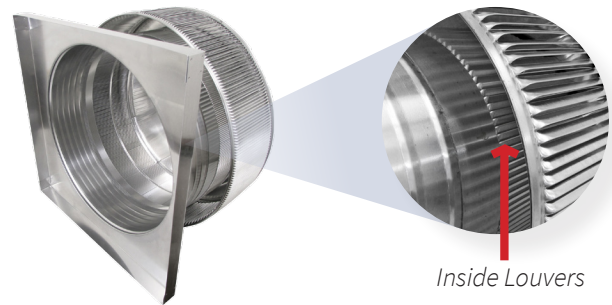

Aura Gravity Roof Ventilator with Curb Mount Flange

Model Number: AV-42-C6-CMF | 42" Diameter 6" Tall Collar

- Gravity Ventilator removes heat from the attic in the summer and moisture from the attic in the winter
- Curb mounted flange allows for easy access to the attic or duct below
- Curb mount flange fits over roof curbs
- For low slope or flat roofs
- Constructed of durable rust-free aluminum
- Additional colors are available

Top View

Bottom View

Inside Louvers

Dimensions & Specifications 1,384 Sq. in. NFA

Pitch Capacity				
Min.	Max. (Standard Vent)	Max. (Modified)		
0/12	3/12	12/12		
Net Free Vent Area				
(sq. inches)		(sq. feet)		
1,384		9.61		
Application per Sq. Foot				
(1/150)		(1/300)		
2,883		5,766		
CFM Performance Testing (using wind only)				
4 mph	5.2 mph	7.4 mph	9.8 mph	11 mph
1,883	1,931	2,960	3,331	4,997