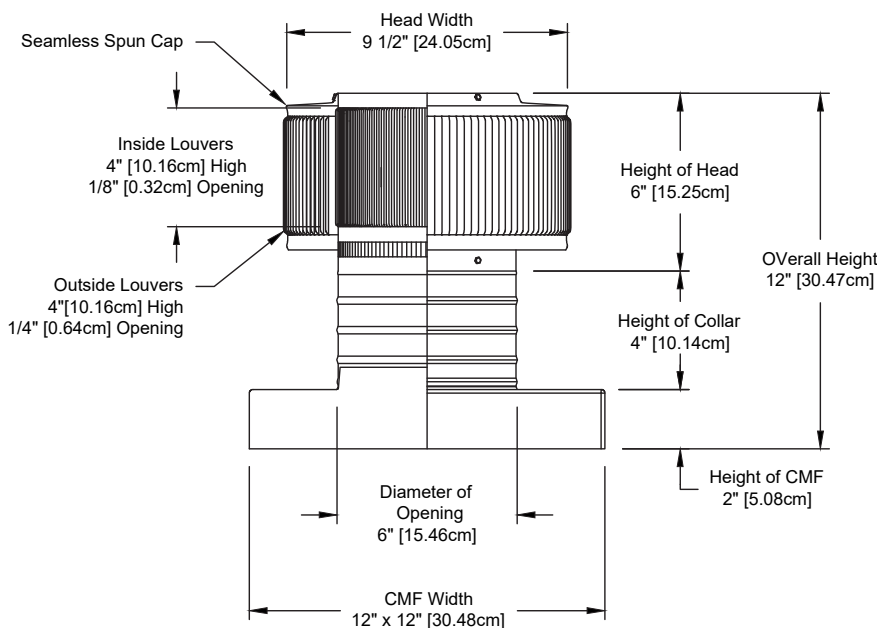

Aura Gravity Roof Ventilator with Curb Mount Flange Model Number: AV-6-C4-CMF | 6" Diameter 4" Tall Collar

- Gravity Ventilator removes heat from the attic in the summer and moisture from the attic in the winter
- Curb mounted flange allows for easy access to the attic or duct below
- Curb mount flange is designed to fit over roof curbs of the same diameter
- For low slope or flat roofs
- Constructed of durable rust-free aluminum
- Additional colors are available

Top View

Bottom View

Inside Louvers

Dimensions & Specifications 28 Sq. in. NFA

Pitch Capacity				
Min.	Max. (Standard Vent)	Max. (Modified)		
0/12	5/12	12/12		
Net Free Vent Area				
(sq. inches)		(sq. feet)		
28		0.19		
Application per Sq. Foot				
(1/150)		(1/300)		
58		116		
CFM Performance Testing (using wind only)				
4 mph	5.2 mph	7.4 mph	9.8 mph	11 mph
41	62	80	122	126