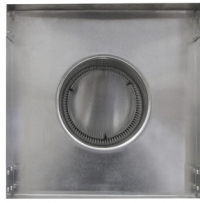

Aura Gravity Roof Ventilator with Curb Mount Flange Model Number: AV-6-C4-CMF | 6" Diameter 4" Tall Collar

- Gravity Ventilator removes heat from the attic in the summer and moisture from the attic in the winter
- Curb mounted flange allows for easy access to the attic or duct below
- Curb mount flange is designed to fit over roof curbs of the same diameter
- For low slope or flat roofs
- Constructed of durable rust-free aluminum
- Additional colors are available

Top View

Bottom View

Inside Louvers

Dimensions & Specifications 28 Sq. in. NFA

Pitch Capacity				
Min.	Max. (Standard Vent)	Max. (Modified)		
0/12	5/12	12/12		
Net Free Vent Area				
(sq. inches)		(sq. feet)		
28		0.19		
Application per Sq. Foot				
(1/150)		(1/300)		
58		116		
CFM Performance Testing (using wind only)				
4 mph	5.2 mph	7.4 mph	9.8 mph	11 mph
41	62	80	122	126