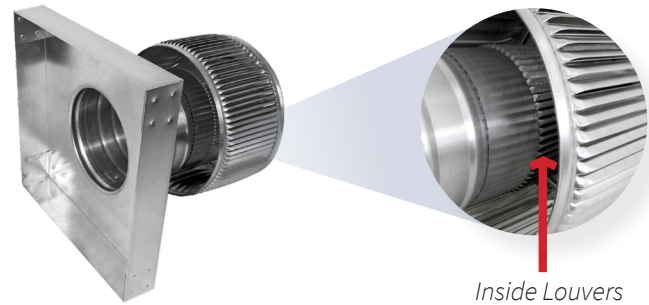

Aura Gravity Roof Ventilator with Curb Mount Flange Model Number: AV-6-C4-CMF | 6" Diameter 4" Tall Collar

- Gravity Ventilator removes heat from the attic in the summer and moisture from the attic in the winter
- Curb mounted flange allows for easy access to the attic or duct below
- Curb mount flange is designed to fit over roof curbs of the same diameter
- For low slope or flat roofs
- Constructed of durable rust-free aluminum
- Additional colors are available

Top View

Bottom View

Inside Louvers

Dimensions & Specifications 28 Sq. in. NFA

Pitch Capacity				
Min.	Max. (Standard Vent)	Max. (Modified)		
0/12	5/12	12/12		
Net Free Vent Area				
(sq. inches)		(sq. feet)		
28		0.19		
Application per Sq. Foot				
(1/150)		(1/300)		
58		116		
CFM Performance Testing (using wind only)				
4 mph	5.2 mph	7.4 mph	9.8 mph	11 mph
41	62	80	122	126