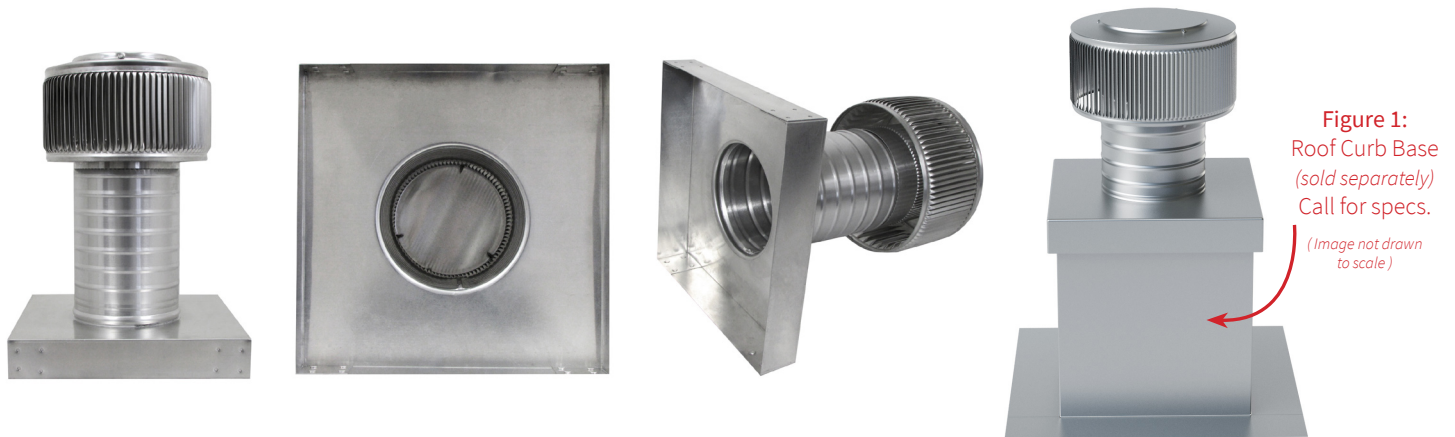

Active Ventilation Products Inc

800-Roof-Vent (766-3836) • 845-565-7770

roofvents.com • sales@roofvents.com

AV-06-C08-CMF Aura Vent with Curb Mount Flange

A Roof Vent That Exhausts Air Like a Turbine, With No Moving Parts

- Removes heat from the attic in the summer and moisture from the attic in the winter

- Curb mounted flange allows for easy access to the attic or duct below

- UL Certified, Florida State Approved, California Wild Fire Listed

- Curb mount flange fits over roof curb base (refer to Figure 1 above).

- Paint colors available

DIMENSIONS & SPECIFICATIONS

Net Free Vent Area				
(sq. inches)		(sq. feet)		
29		.19		
Application per Sq. Foot				
(1/150)		(1/300)		
50		50		
Weight				
3 lbs				
CFM Performance Testing (using wind only)				
4 mph	5.2 mph	7.4 mph	9.8 mph	11 mph
41	62	80	122	126