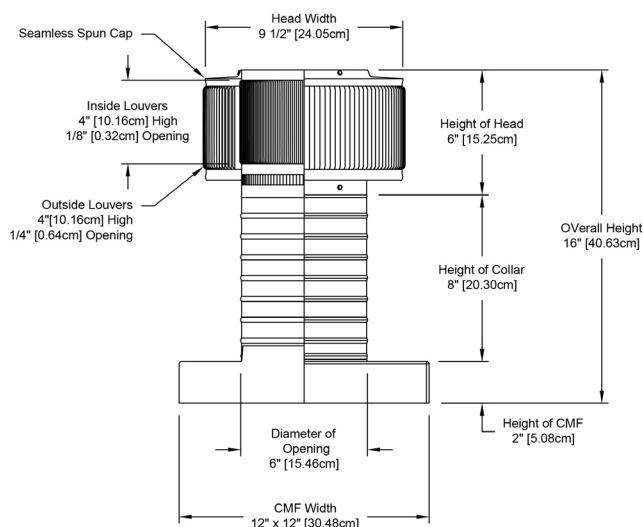

- Removes heat from the attic in the summer and moisture from the attic in the winter

- Curb mounted flange allows for easy access to the attic or duct below

- UL Certified, Florida State Approved, California Wild Fire Listed

- Curb mount flange fits over roof curb base (refer to Figure 1 above).

- Paint colors available

DIMENSIONS & SPECIFICATIONS

Net Free Vent Area				
(sq. inches)		(sq. feet)		
29		.19		
Application per Sq. Foot				
(1/150)		(1/300)		
50		50		
Weight				
3 lbs				
CFM Performance Testing (using wind only)				
4 mph	5.2 mph	7.4 mph	9.8 mph	11 mph
41	62	80	122	126