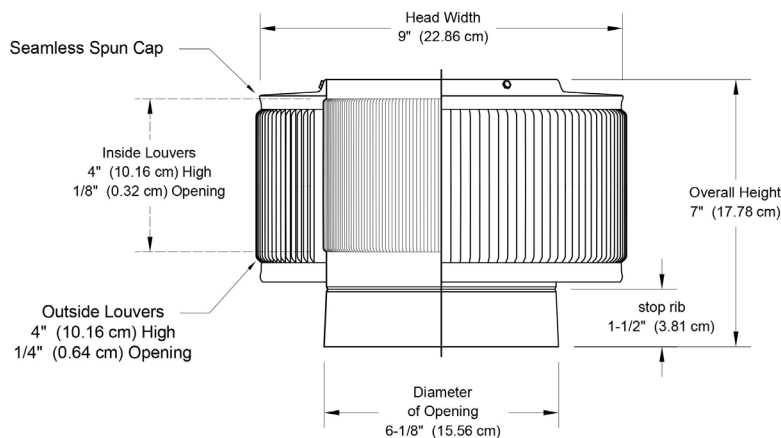

## DIMENSIONS & SPECIFICATIONS

Pitch Capacity		
Min.	Max. (Std Vent)	Max. (Modified)
3/12	5/12	12/12
Net Free Vent Area		
(sq. inches)		(sq. feet)
29		.19
Application per Sq. Foot		
(1/150)		(1/300)
50		100
Weight		
1.2 lbs		