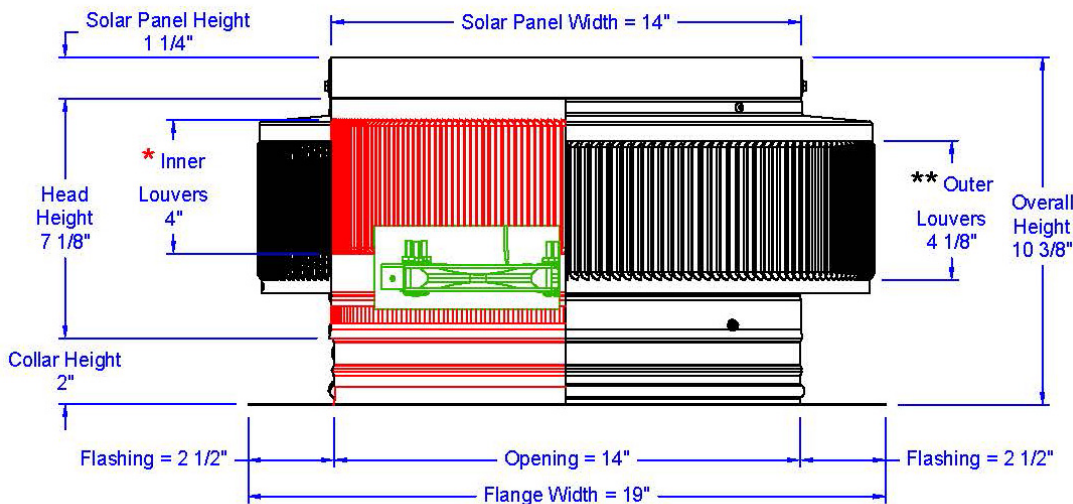

## Aura Solar Attic Fan

Model Number: ASF-14-C2 | 14" Diameter 2" Tall Collar

- Solar Panel only works in bright, direct sunlight
- The exhaust fan will also work passively by using wind power
- Fan is available with optional Shut-Off Switch and Tandem Solar Panels
- Louvers are designed to prevent rain, snow and wildlife from entering
- Solar Panel is made of high transparent low iron, tempered glass
- Fan head is removable for easy installation and maintenance
- Constructed of durable rust-free aluminum
- 1 year warranty

### Dimensions & Specifications

<b>Total CFM:</b>	
1,007 @ 0.1SP	
Motor Type: Case Fan	
Solar Panel:	15W
Number of Fans:	4
Voltage:	12
Fan Wattage:	3.6
Total Wattage:	14.4
Net Free Vent Area	
(sq. inches)	(sq. feet)
<b>144</b>	<b>1</b>