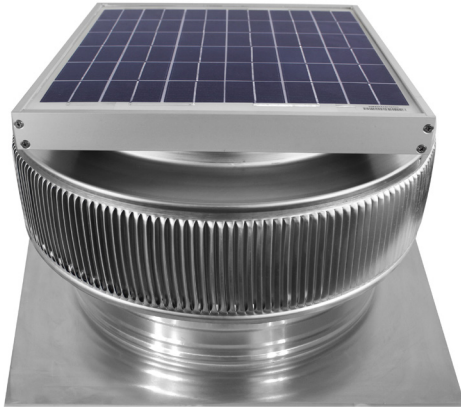

## Aura Solar Attic Fan

Model Number: ASF-14-C2 | 14" Diameter 2" Tall Collar

- Solar Panel only works in bright, direct sunlight
- The exhaust fan will also work passively by using wind power
- Fan is available with optional Shut-Off Switch and Tandem Solar Panels
- Louvers are designed to prevent rain, snow and wildlife from entering
- Solar Panel is made of high transparent low iron, tempered glass
- Fan head is removable for easy installation and maintenance
- Constructed of durable rust-free aluminum
- 1 year warranty

### Dimensions & Specifications

<b>Total CFM:</b>	
1,007 @ 0.1SP	
Motor Type: Case Fan	
Solar Panel:	15W
Number of Fans:	4
Voltage:	12
Fan Wattage:	3.6
Total Wattage:	14.4
Net Free Vent Area	
(sq. inches)	(sq. feet)
<b>144</b>	<b>1</b>