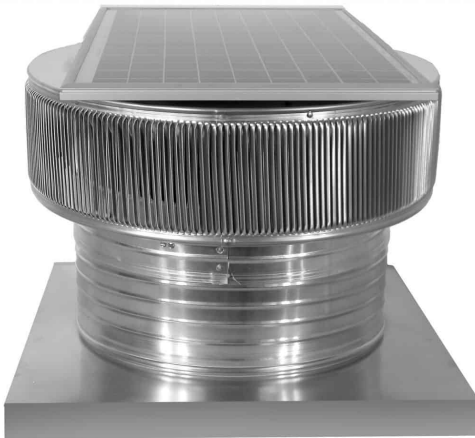

## Aura Solar Attic Fan

Model Number: ASF-18-C6-CMF | 18" Diameter 6" Tall Collar

- Solar Panel only works in bright, direct sunlight
- The exhaust fan will also work passively using wind power
- Available with optional Shut-Off Switch and Tandem Solar Panels
- Louvers are designed to prevent rain, snow and wildlife from entering
- Solar Panel is made of high transparent low iron, tempered glass
- Fan head is removable for easy installation and maintenance
- Constructed of durable rust-free aluminum
- 1 year warranty

### Dimensions & Specifications

<b>Total CFM:</b>	
1,740 @ 0.1SP	
<b>Motor Type: Case Fan</b>	
<b>Solar Panel:</b>	30 W
<b>Number of Fans:</b>	9
<b>Voltage:</b>	12
<b>Fan Wattage:</b>	3.4
<b>Total Wattage:</b>	30.48
<b>Net Free Vent Area</b>	
(sq. inches)	(sq. feet)
<b>254</b>	<b>1.76</b>