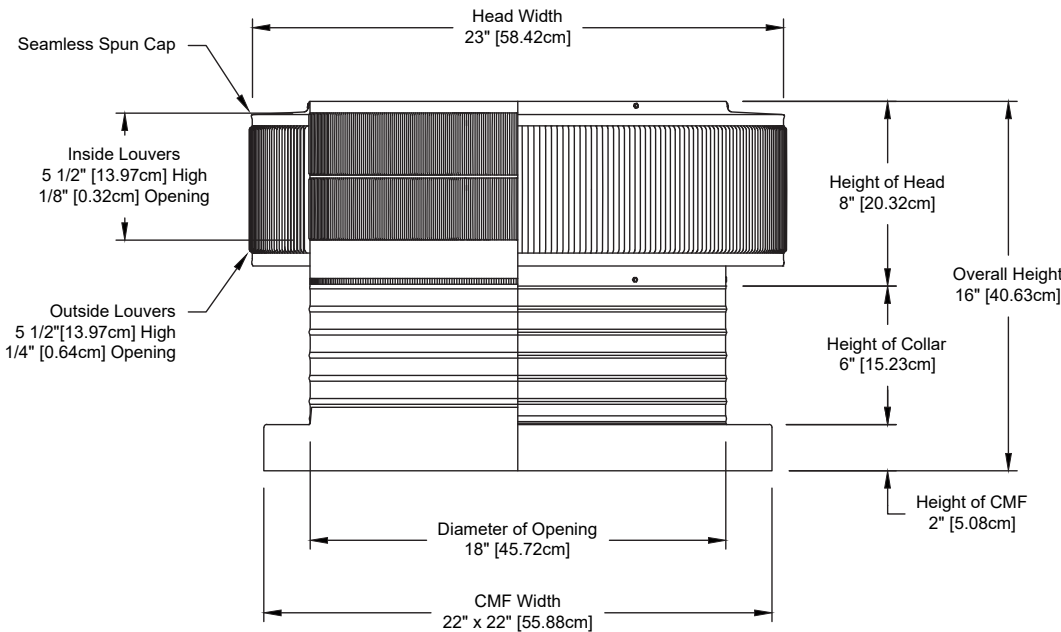

## Aura Solar Attic Fan

Model Number: ASF-18-C6-CMF | 18" Diameter 6" Tall Collar

- Solar Panel only works in bright, direct sunlight
- The exhaust fan will also work passively using wind power
- Available with optional Shut-Off Switch and Tandem Solar Panels
- Louvers are designed to prevent rain, snow and wildlife from entering
- Solar Panel is made of high transparent low iron, tempered glass
- Fan head is removable for easy installation and maintenance
- Constructed of durable rust-free aluminum
- 1 year warranty

### Dimensions & Specifications

<b>Total CFM:</b>	
1,740 @ 0.1SP	
<b>Motor Type: Case Fan</b>	
<b>Solar Panel:</b>	30 W
<b>Number of Fans:</b>	9
<b>Voltage:</b>	12
<b>Fan Wattage:</b>	3.4
<b>Total Wattage:</b>	30.48
<b>Net Free Vent Area</b>	
(sq. inches)	(sq. feet)
<b>254</b>	<b>1.76</b>