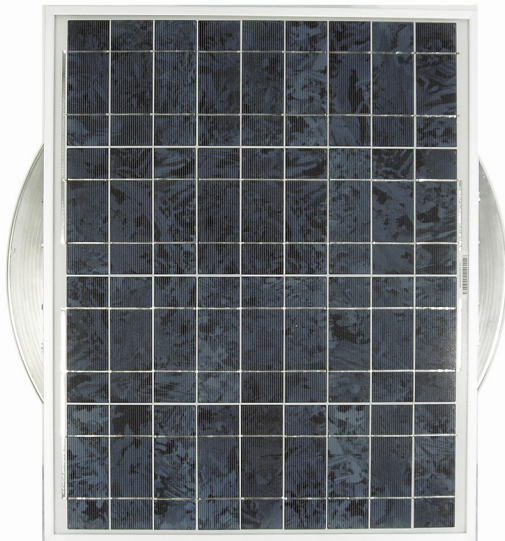

## Aura Solar Attic Fan

*Model Number: ASF-20-C2 | 20" Diameter 2" Tall Collar*

- Solar Panel only works in bright, direct sunlight
- The exhaust fan will also work passively by using wind power
- Fan is available with optional Shut-Off Switch and Tandem Solar Panels
- Louvers are designed to prevent rain, snow and wildlife from entering
- Solar Panel is made of high transparent low iron, tempered glass
- Fan head is removable for easy installation and maintenance
- Constructed of durable rust-free aluminum
- 1 year warranty

## Dimensions & Specifications

<b>Total CFM:</b>	
2,029 @ 0.1SP	
Motor Type: Case Fan	
Solar Panel:	40 W
Number of Fans:	12
Voltage:	12
Fan Wattage:	3.4
Total Wattage:	41.28
Net Free Vent Area	
(sq. inches)	(sq. feet)
314	2.18