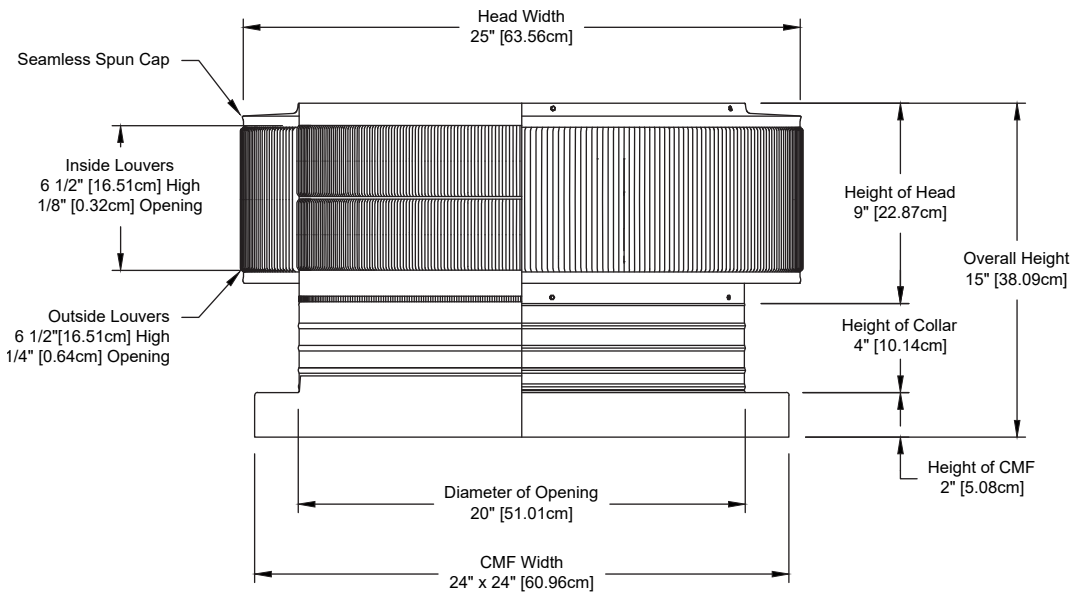

## Aura Solar Attic Fan

Model Number: ASF-20-C4-CMF | 20" Diameter 4" Tall Collar

- Solar Panel only works in bright, direct sunlight
- The exhaust fan will also work passively using wind power
- Available with optional Shut-Off Switch and Tandem Solar Panels
- Louvers are designed to prevent rain, snow and wildlife from entering
- Solar Panel is made of high transparent low iron, tempered glass
- Fan head is removable for easy installation and maintenance
- Constructed of durable rust-free aluminum
- 1 year warranty

### Dimensions & Specifications

<b>Total CFM:</b>	
2,029 @ 0.1SP	
<b>Motor Type: Case Fan</b>	
<b>Solar Panel:</b>	<b>40 W</b>
<b>Number of Fans:</b>	<b>12</b>
<b>Voltage:</b>	<b>12</b>
<b>Fan Wattage:</b>	<b>3.4</b>
<b>Total Wattage:</b>	<b>41.28</b>
<b>Net Free Vent Area</b>	
(sq. inches)	(sq. feet)
<b>314</b>	<b>2.18</b>