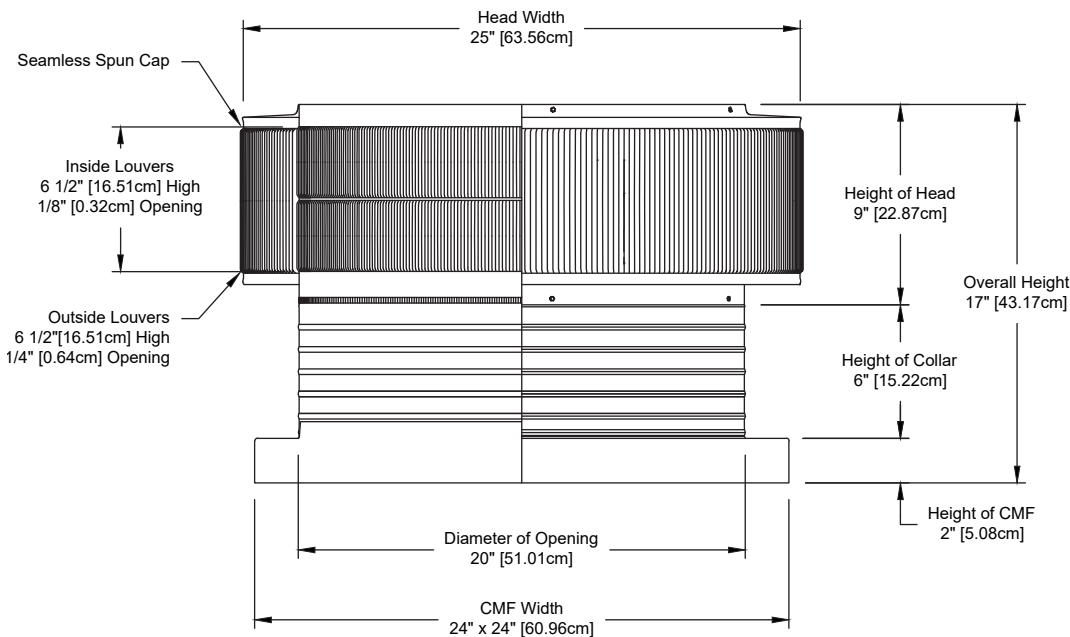

## Aura Solar Attic Fan

Model Number: ASF-20-C6-CMF | 20" Diameter 6" Tall Collar

- Solar Panel only works in bright, direct sunlight
- The exhaust fan will also work passively using wind power
- Available with optional Shut-Off Switch and Tandem Solar Panels
- Louvers are designed to prevent rain, snow and wildlife from entering
- Solar Panel is made of high transparent low iron, tempered glass
- Fan head is removable for easy installation and maintenance
- Constructed of durable rust-free aluminum
- 1 year warranty

### Dimensions & Specifications

<b>Total CFM:</b>	
2,029 @ 0.1SP	
<b>Motor Type: Case Fan</b>	
<b>Solar Panel:</b>	40 W
<b>Number of Fans:</b>	12
<b>Voltage:</b>	12
<b>Fan Wattage:</b>	3.4
<b>Total Wattage:</b>	41.28
<b>Net Free Vent Area</b>	
(sq. inches)	(sq. feet)
<b>314</b>	<b>2.18</b>