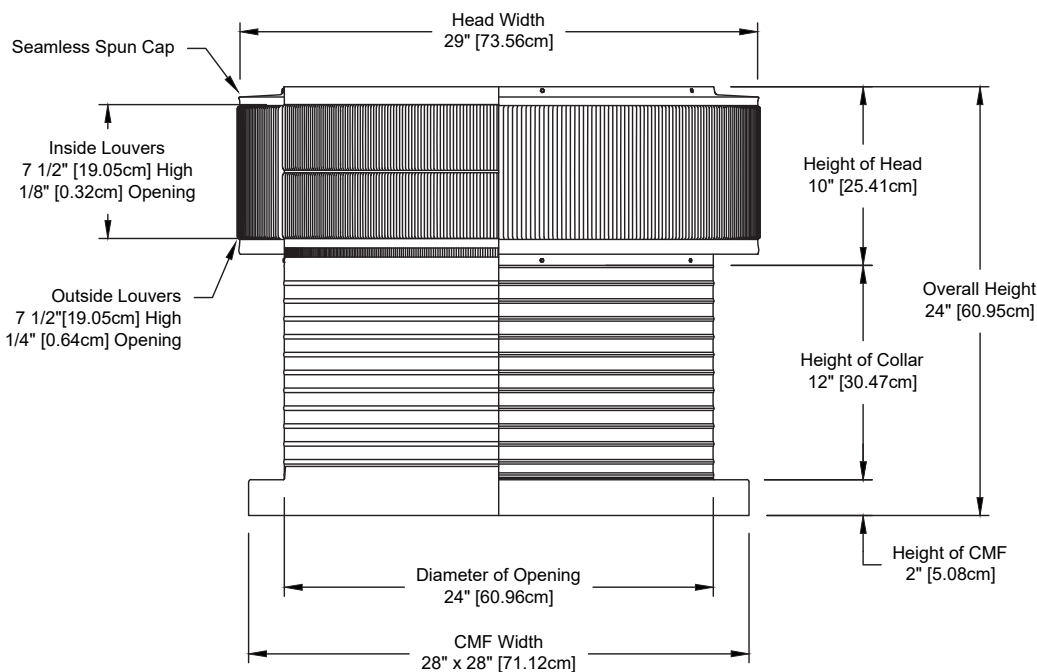

## Aura Solar Attic Fan

Model Number: ASF-24-C12-CMF | 24" Diameter 12" Tall Collar

- Solar Panel only works in bright, direct sunlight
- The exhaust fan will also work passively using wind power
- Available with optional Shut-Off Switch and Tandem Solar Panels
- Louvers are designed to prevent rain, snow and wildlife from entering
- Solar Panel is made of high transparent low iron, tempered glass
- Fan head is removable for easy installation and maintenance
- Constructed of durable rust-free aluminum
- 1 year warranty

### Dimensions & Specifications

<b>Total CFM:</b>	
2,971 @ 0.1SP	
<b>Motor Type: Case Fan</b>	
<b>Solar Panel:</b>	60 W
<b>Number of Fans:</b>	16
<b>Voltage:</b>	12
<b>Fan Wattage:</b>	3.5
<b>Total Wattage:</b>	55.68
<b>Net Free Vent Area</b>	
(sq. inches)	(sq. feet)
<b>452</b>	<b>3.14</b>