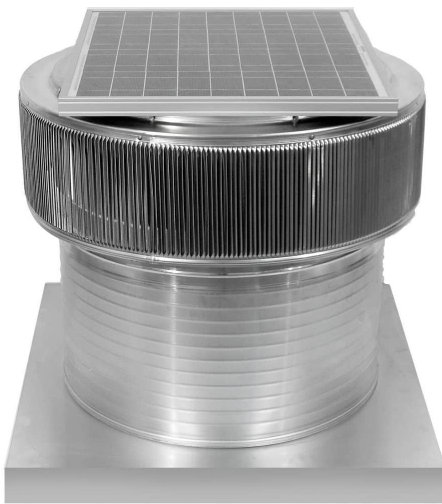

## Aura Solar Attic Fan

Model Number: ASF-24-C12-CMF | 24" Diameter 12" Tall Collar

- Solar Panel only works in bright, direct sunlight
- The exhaust fan will also work passively using wind power
- Available with optional Shut-Off Switch and Tandem Solar Panels
- Louvers are designed to prevent rain, snow and wildlife from entering
- Solar Panel is made of high transparent low iron, tempered glass
- Fan head is removable for easy installation and maintenance
- Constructed of durable rust-free aluminum
- 1 year warranty

### Dimensions & Specifications

<b>Total CFM:</b>	
2,971 @ 0.1SP	
<b>Motor Type: Case Fan</b>	
<b>Solar Panel:</b>	60 W
<b>Number of Fans:</b>	16
<b>Voltage:</b>	12
<b>Fan Wattage:</b>	3.5
<b>Total Wattage:</b>	55.68
<b>Net Free Vent Area</b>	
(sq. inches)	(sq. feet)
<b>452</b>	<b>3.14</b>