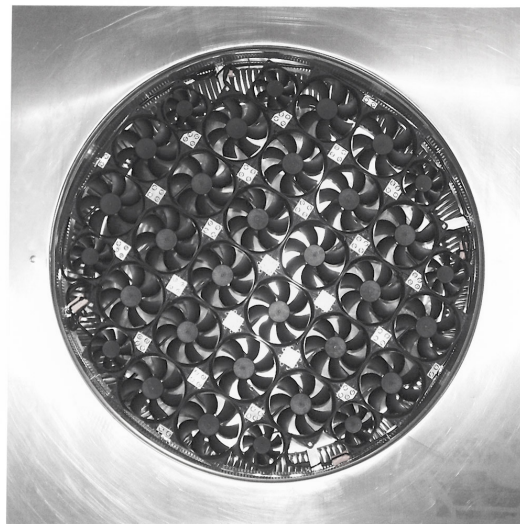

Aura Solar Attic Fan

Model Number: ASF-30-C6 | 30" Diameter 6" Tall Collar

- Solar Panel only works in bright, direct sunlight
- The exhaust fan will also work passively by using wind power
- Fan is available with optional Shut-Off Switch and Tandem Solar Panels
- Louvers are designed to prevent rain, snow and wildlife from entering
- Solar Panel is made of high transparent low iron, tempered glass
- Fan head is removable for easy installation and maintenance
- Constructed of durable rust-free aluminum
- 1 year warranty

Dimensions & Specifications

Total CFM:	
4,642 @ 0.1SP	
Motor Type: Case Fan	
Solar Panel:	100W
Number of Fans:	32
Voltage:	17
Fan Wattage:	3.6
Total Wattage:	155
Net Free Vent Area	
(sq. inches)	(sq. feet)
706	4.90