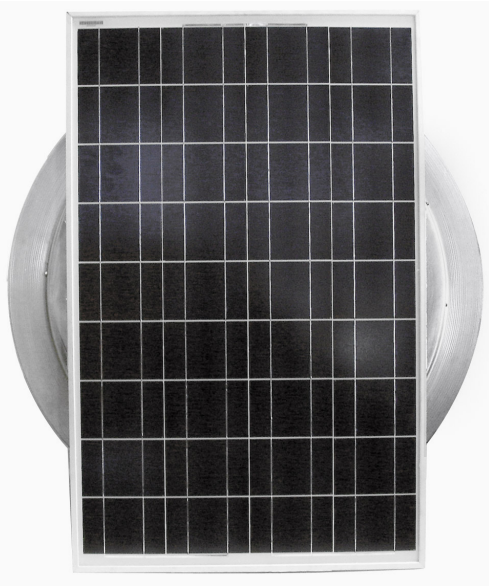

Aura Solar Attic Fan

Model Number: ASF-30-C6 | 30" Diameter 6" Tall Collar

- Solar Panel only works in bright, direct sunlight
- The exhaust fan will also work passively by using wind power
- Fan is available with optional Shut-Off Switch and Tandem Solar Panels
- Louvers are designed to prevent rain, snow and wildlife from entering
- Solar Panel is made of high transparent low iron, tempered glass
- Fan head is removable for easy installation and maintenance
- Constructed of durable rust-free aluminum
- 1 year warranty

Dimensions & Specifications

Total CFM:	
4,642 @ 0.1SP	
Motor Type: Case Fan	
Solar Panel:	100W
Number of Fans:	32
Voltage:	17
Fan Wattage:	3.6
Total Wattage:	155
Net Free Vent Area	
(sq. inches)	(sq. feet)
706	4.90